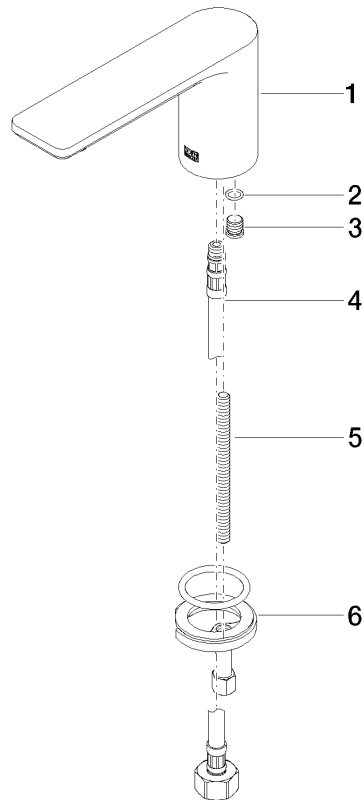

13 700 845

- 130mm projection
- fixed spout
- circular, air-enriched flow
- height of mixer 95 mm
- height up to aerator 75 mm
- hole diameter 35 mm
- 1/2" connection
- max. flow 5.7 l/min
- lead-free
- This product can help a building meet the requirements of Green Building Rating Systems, e.g. LEED®, BREEAM®, DGNB
- WRAS 1909064

13 700 845

mm [inches]

**Flow rate chart**

**Certificates**

LGA\_29120.

IAPMO\_N-4976.

IAPMO\_6397.

13 700 845

### Spare parts list

No.	Item Number	Name	Quantity used	Delivery time
1	90 11 84 015 00-19	spout	1	20
2	90 14 10 060 00 90	seal	1	2
3	09 31 20 065 90	plug	1	2
4	04 30 04 019 00 90	hose	1	2
5	09 31 11 012 90	pin	1	2
6	04 30 11 038 75 90	fixing set	1	2