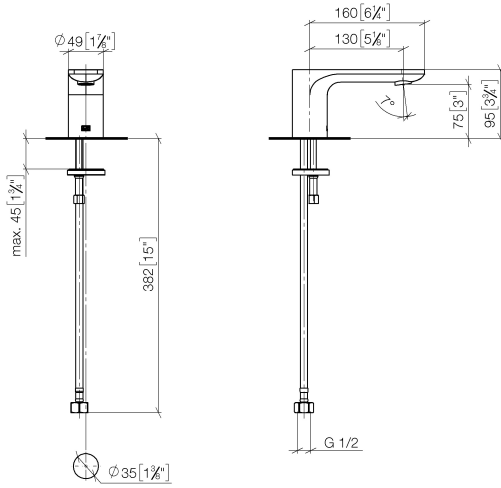

13 700 845

- 130mm projection
- fixed spout
- circular, air-enriched flow
- height of mixer 95 mm
- height up to aerator 75 mm
- hole diameter 35 mm
- 1/2" connection
- max. flow 5.7 l/min
- lead-free
- This product can help a building meet the requirements of Green Building Rating Systems, e.g. LEED®, BREEAM®, DGNB
- WRAS 1909064

13 700 845

mm [inches]

**Flow rate chart**

**Certificates**

LGA\_29120.

IAPMO\_N-4976.

IAPMO\_6397.

13 700 845

### Spare parts list

No.	Item Number	Name	Quantity used	Delivery time
1	90 11 84 015 00-19	spout	1	20
2	90 14 10 060 00 90	seal	1	2
3	09 31 20 065 90	plug	1	2
4	04 30 04 019 00 90	hose	1	2
5	09 31 11 012 90	pin	1	2
6	04 30 11 038 75 90	fixing set	1	2