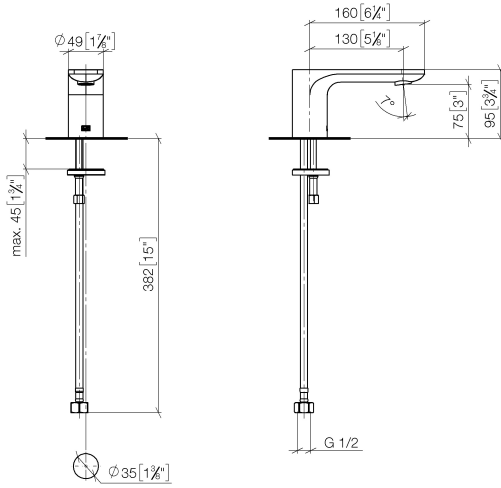

13 700 845

- 130mm projection
- fixed spout
- circular, air-enriched flow
- height of mixer 95 mm
- height up to aerator 75 mm
- hole diameter 35 mm
- 1/2" connection
- max. flow 5.7 l/min
- lead-free
- This product can help a building meet the requirements of Green Building Rating Systems, e.g. LEED®, BREEAM®, DGNB
- WRAS 1909064

13 700 845

mm [inches]

Flow rate chart

Certificates

LGA_29120.

IAPMO_N-4976.

IAPMO_4976 (2).

WRAS_1909064.

IAPMO_6397.

13 700 845

Parts for other finishes can be found here: [Chrome](#)

Spare parts list

No.	Item Number	Name	Quantity used	Delivery time
1	90 11 84 015 00-93	spout	1	20
2	90 14 10 060 00 90	seal	1	2
3	09 31 20 065 90	plug	1	2
4	04 30 04 019 00 90	hose	1	2
5	09 31 11 012 90	pin	1	2
6	04 30 11 038 75 90	fixing set	1	2