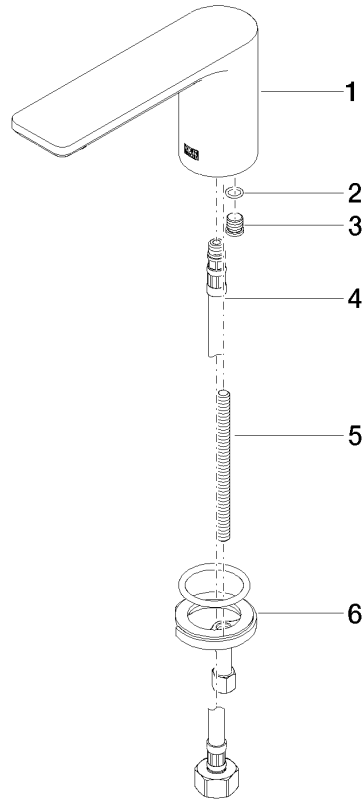

13 700 845

- 130mm projection
- fixed spout
- circular, air-enriched flow
- height of mixer 95 mm
- height up to aerator 75 mm
- hole diameter 35 mm
- 1/2" connection
- max. flow 5.7 l/min
- lead-free
- This product can help a building meet the requirements of Green Building Rating Systems, e.g. LEED®, BREEAM®, DGNB
- WRAS 1909064

13 700 845

mm [inches]

Flow rate chart

Certificates

LGA_29120.

IAPMO_N-4976.

IAPMO_4976 (2).

WRAS_1909064.

IAPMO_6397.

13 700 845

Parts for other finishes can be found here: [Chrome](#)

Spare parts list

No.	Item Number	Name	Quantity used	Delivery time
1	90 11 84 015 00-93	spout	1	20
2	90 14 10 060 00 90	seal	1	2
3	09 31 20 065 90	plug	1	2
4	04 30 04 019 00 90	hose	1	2
5	09 31 11 012 90	pin	1	2
6	04 30 11 038 75 90	fixing set	1	2