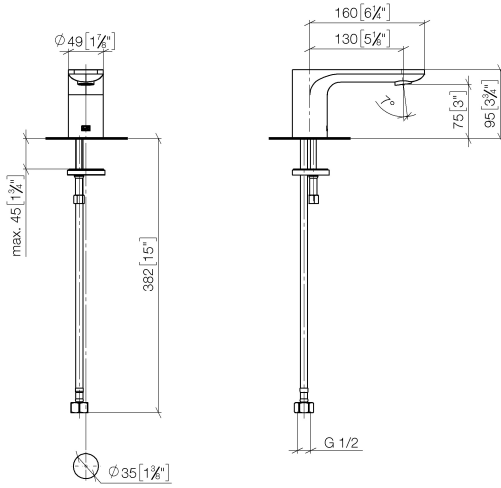

13 700 845

- 130mm projection
- fixed spout
- circular, air-enriched flow
- height of mixer 95 mm
- height up to aerator 75 mm
- hole diameter 35 mm
- 1/2" connection
- max. flow 5.7 l/min
- lead-free
- This product can help a building meet the requirements of Green Building Rating Systems, e.g. LEED®, BREEAM®, DGNB
- WRAS 1909064

13 700 845
mm [inches]

Flow rate chart

Certificates

LGA_29120.

IAPMO_N-4976.

IAPMO_6397.

13 700 845
Parts for other
finishes can be found
here: [Chrome](#)

Spare parts list

No.	Item Number	Name	Quantity used	Delivery time
1	90 11 84 015 00-99	spout	1	30
2	90 14 10 060 00 90	seal	1	2
3	09 31 20 065 90	plug	1	2
4	04 30 04 019 00 90	hose	1	2
5	09 31 11 012 90	pin	1	2
6	04 30 11 038 75 90	fixing set	1	2