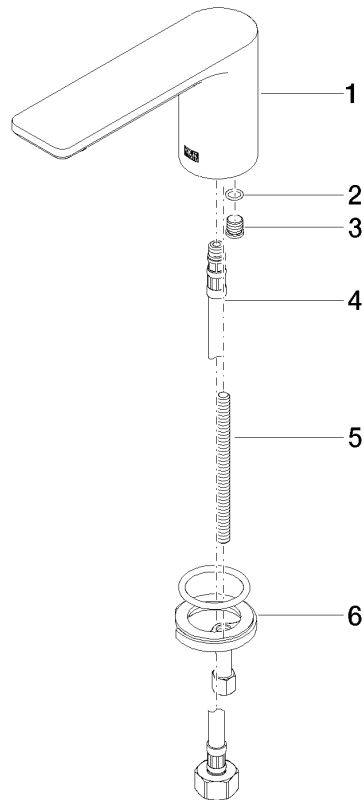

13 700 845

- 130mm projection
- fixed spout
- circular, air-enriched flow
- height of mixer 95 mm
- height up to aerator 75 mm
- hole diameter 35 mm
- 1/2" connection
- max. flow 5.7 l/min
- lead-free
- This product can help a building meet the requirements of Green Building Rating Systems, e.g. LEED®, BREEAM®, DGNB
- WRAS 1909064

13 700 845
mm [inches]

Flow rate chart

Certificates

LGA_29120.

IAPMO_N-4976.

IAPMO_6397.

13 700 845
Parts for other
finishes can be found
here: [Chrome](#)

Spare parts list

No.	Item Number	Name	Quantity used	Delivery time
1	90 11 84 015 00-99	spout	1	30
2	90 14 10 060 00 90	seal	1	2
3	09 31 20 065 90	plug	1	2
4	04 30 04 019 00 90	hose	1	2
5	09 31 11 012 90	pin	1	2
6	04 30 11 038 75 90	fixing set	1	2