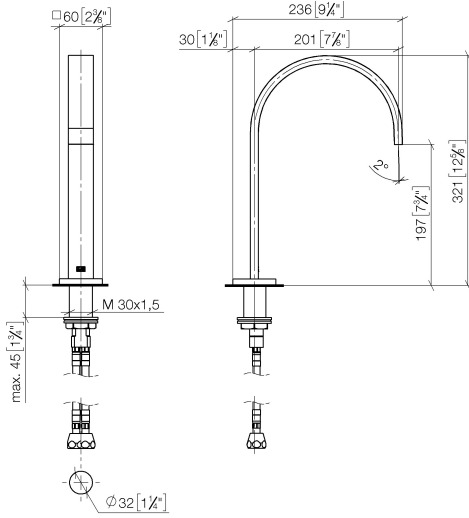

**MEM Deck-mounted basin spout with pop-up waste - Brushed Champagne (22kt Gold)**

MEM

13 715 782

- 200mm projection
- fixed spout
- rectangular, air-enriched flow
- height of mixer 321 mm
- height up to aerator 190 mm
- hole diameter 35 mm
- 2x screw-in M 10 x 1 pressure hose, leak-tested
- rosette 60 x 60 mm
- max. flow 5.7 l/min
- lead-free
- This product can help a building meet the requirements of Green Building Rating Systems, e.g. LEED®, BREEAM®, DGNB

**MEM Deck-mounted basin spout with pop-up waste - Brushed Champagne  
(22kt Gold)**

MEM

13 715 782  
mm [inches]

**Flow rate chart**

**Codes & Standards**

Executive Order  
no. 1007

MEM Deck-mounted basin spout with pop-up waste - Brushed Champagne  
(22kt Gold)

# MEM Deck-mounted basin spout with pop-up waste - Brushed Champagne (22kt Gold)

MEM

13 715 782

**Product version from 7/1/2021**

Parts for other finishes can be found here: [Chrome](#)

MEM Deck-mounted basin spout with pop-up waste - Brushed Champagne  
(22kt Gold)