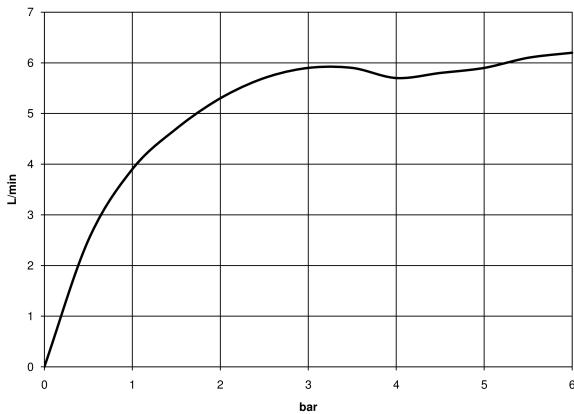

**MEM Deck-mounted basin spout with pop-up waste - Brushed Champagne (22kt Gold)**

MEM

13 715 782

- 200mm projection
- fixed spout
- rectangular, air-enriched flow
- height of mixer 321 mm
- height up to aerator 190 mm
- hole diameter 35 mm
- 2x screw-in M 10 x 1 pressure hose, leak-tested
- rosette 60 x 60 mm
- max. flow 5.7 l/min
- lead-free
- This product can help a building meet the requirements of Green Building Rating Systems, e.g. LEED®, BREEAM®, DGNB

Only suitable for basins with an overflow.

	Brushed Champagne (22kt Gold)	13 715 782-46
	Chrome	13 715 782-00
	Brushed Platinum	13 715 782-06
	Platinum	13 715 782-08
	Dark Chrome	13 715 782-19
	Brushed Durabronze (23kt Gold)	13 715 782-28
	Champagne (22kt Gold)	13 715 782-47
	Brushed Dark Platinum	13 715 782-99

**MEM Deck-mounted basin spout with pop-up waste - Brushed Champagne  
(22kt Gold)**

MEM

13 715 782  
mm [inches]

**Flow rate chart**

**Codes & Standards**

Executive Order  
no. 1007

MEM Deck-mounted basin spout with pop-up waste - Brushed Champagne  
(22kt Gold)