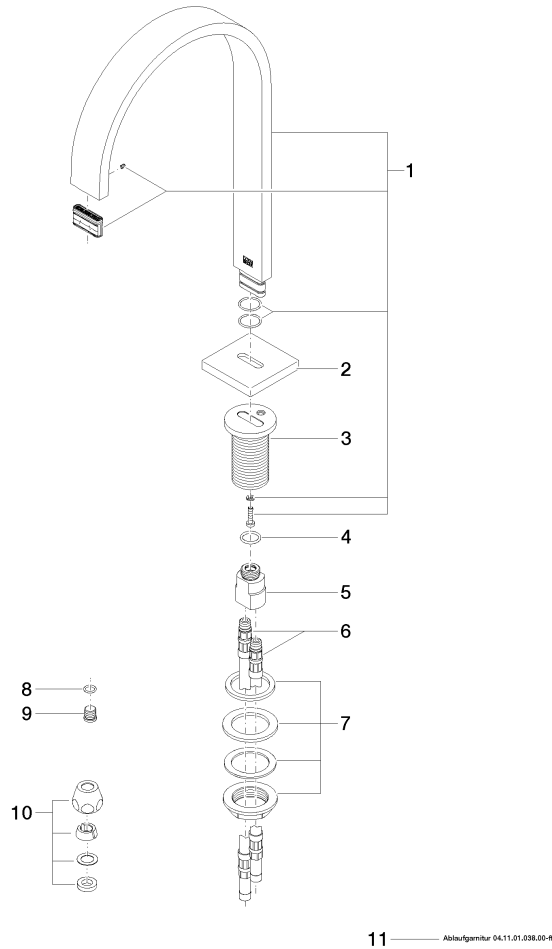

**MEM Deck-mounted basin spout with pop-up waste - Brushed Champagne (22kt Gold)**

MEM

13 715 782

- 200mm projection
- fixed spout
- rectangular, air-enriched flow
- height of mixer 321 mm
- height up to aerator 190 mm
- hole diameter 35 mm
- 2x screw-in M 10 x 1 pressure hose, leak-tested
- rosette 60 x 60 mm
- max. flow 5.7 l/min
- lead-free
- This product can help a building meet the requirements of Green Building Rating Systems, e.g. LEED®, BREEAM®, DGNB

**MEM Deck-mounted basin spout with pop-up waste - Brushed Champagne  
(22kt Gold)**

MEM

13 715 782  
mm [inches]

**Flow rate chart**

**Codes & Standards**

Executive Order  
no. 1007

MEM Deck-mounted basin spout with pop-up waste - Brushed Champagne  
(22kt Gold)

# MEM Deck-mounted basin spout with pop-up waste - Brushed Champagne (22kt Gold)

MEM

13 715 782

**Product version from 7/1/2021**

Parts for other finishes can be found here: [Chrome](#)

MEM Deck-mounted basin spout with pop-up waste - Brushed Champagne  
(22kt Gold)