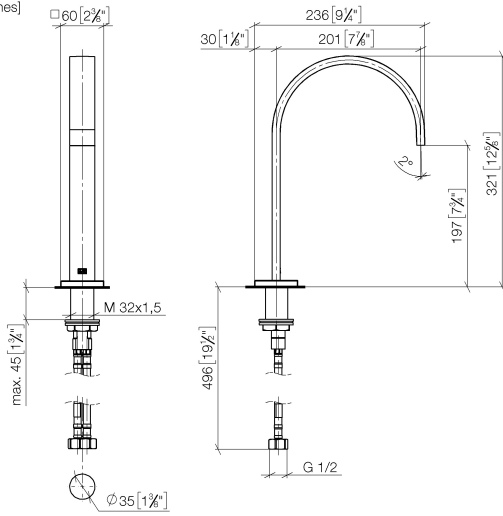

MEM Deck-mounted basin spout without pop-up waste - Champagne (22kt Gold)

MEM

13 716 782

- 200mm projection
- fixed spout
- rectangular, air-enriched flow
- height of mixer 321 mm
- height up to aerator 190 mm
- hole diameter 35 mm
- rosette 60 x 60 mm
- 2x screw-in M 10 x 1 pressure hose, leak-tested
- 1/2" connection
- max. flow 5.7 l/min
- lead-free
- This product can help a building meet the requirements of Green Building Rating Systems, e.g. LEED®, BREEAM®, DGNB

	Champagne (22kt Gold)	13 716 782-47
	Chrome	13 716 782-00
	Brushed Platinum	13 716 782-06
	Platinum	13 716 782-08
	Dark Chrome	13 716 782-19
	Brushed Durabronze (23kt Gold)	13 716 782-28
	Brushed Champagne (22kt Gold)	13 716 782-46
	Brushed Dark Platinum	13 716 782-99

13 716 782
mm [inches]

Flow rate chart

Certificates

GDV_0400289.

MEM Deck-mounted basin spout without pop-up waste - Champagne (22kt Gold)

MEM

13 716 782
Parts for other
finishes can be found
here: [Chrome](#)