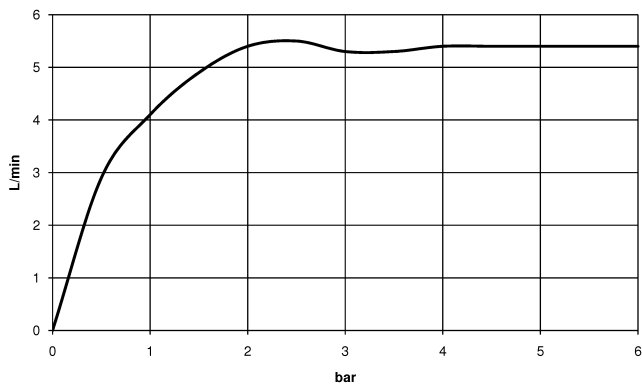

MEM Deck-mounted basin spout without pop-up waste - Champagne (22kt Gold)

MEM

13 716 782

- 200mm projection
- fixed spout
- rectangular, air-enriched flow
- height of mixer 321 mm
- height up to aerator 190 mm
- hole diameter 35 mm
- rosette 60 x 60 mm
- 2x screw-in M 10 x 1 pressure hose, leak-tested
- 1/2" connection
- max. flow 5.7 l/min
- lead-free
- This product can help a building meet the requirements of Green Building Rating Systems, e.g. LEED®, BREEAM®, DGNB

	Champagne (22kt Gold)	13 716 782-47
	Chrome	13 716 782-00
	Brushed Platinum	13 716 782-06
	Platinum	13 716 782-08
	Dark Chrome	13 716 782-19
	Brushed Durabronze (23kt Gold)	13 716 782-28
	Brushed Champagne (22kt Gold)	13 716 782-46
	Brushed Dark Platinum	13 716 782-99

13 716 782
mm [inches]

Flow rate chart

Certificates

GDV_0400289.

MEM Deck-mounted basin spout without pop-up waste - Champagne (22kt Gold)

MEM

13 716 782
Parts for other
finishes can be found
here: [Chrome](#)