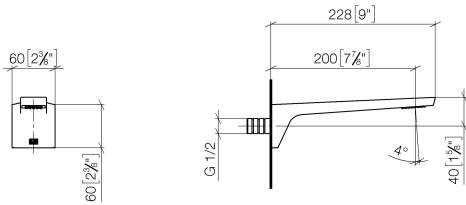

**CL.1 Wall-mounted basin spout without pop-up waste - Brushed Champagne (22kt Gold)**

CL.1

13 800 705

- 200mm projection
- fixed spout
- rectangular spray pattern with 40 individual jets
- hole diameter 37 mm
- lead-free
- 1/2" connection
- plug-link mounting
- max. flow 4.5 l/min
- This product can help a building meet the requirements of Green Building Rating Systems, e.g. LEED®, BREEAM®, DGNB

	Brushed Champagne (22kt Gold)	13 800 705-46
	Chrome	13 800 705-00
	Brushed Platinum	13 800 705-06
	Dark Chrome	13 800 705-19
	Champagne (22kt Gold)	13 800 705-47
	Brushed Dark Platinum	13 800 705-99

13 800 705  
mm [inches]

### Spare parts list

No.	Item Number	Name	Quantity used	Delivery time
1	09 24 03 081 10 90	extension	1	2
2	90 24 03 108 01 90	nipple set	1	2
3	09 30 30 113 20 90	screw	3	2
4	09 14 10 001 90	seal	3	2
5	90 31 11 004 00 90	pin	1	2
6	90 11 02 297 00 90	aerator	1	2