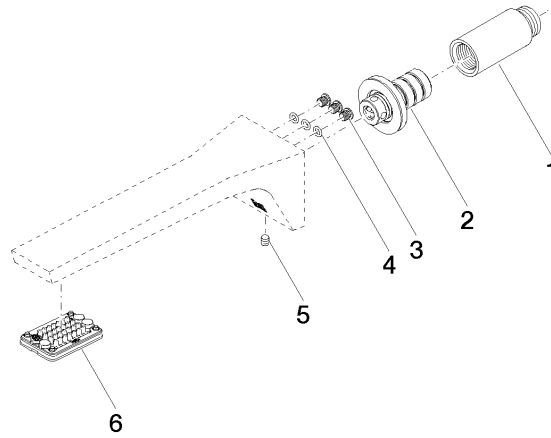

**CL.1 Wall-mounted basin spout without pop-up waste - Brushed Champagne (22kt Gold)**

CL.1

13 800 705

- 200mm projection
- fixed spout
- rectangular spray pattern with 40 individual jets
- hole diameter 37 mm
- lead-free
- 1/2" connection
- plug-link mounting
- max. flow 4.5 l/min
- This product can help a building meet the requirements of Green Building Rating Systems, e.g. LEED®, BREEAM®, DGNB

	Brushed Champagne (22kt Gold)	13 800 705-46
	Chrome	13 800 705-00
	Brushed Platinum	13 800 705-06
	Dark Chrome	13 800 705-19
	Champagne (22kt Gold)	13 800 705-47
	Brushed Dark Platinum	13 800 705-99

13 800 705  
mm [inches]

### Spare parts list

No.	Item Number	Name	Quantity used	Delivery time
1	09 24 03 081 10 90	extension	1	2
2	90 24 03 108 01 90	nipple set	1	2
3	09 30 30 113 20 90	screw	3	2
4	09 14 10 001 90	seal	3	2
5	90 31 11 004 00 90	pin	1	2
6	90 11 02 297 00 90	aerator	1	2