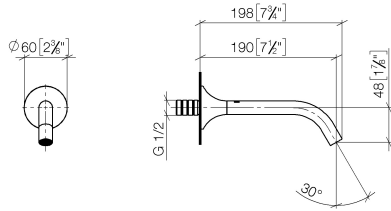

**VAIA Wall-mounted basin spout without pop-up waste - Brushed Champagne (22kt Gold)**

VAIA

13 800 809

- 190mm projection
- fixed spout
- circular, air-enriched flow
- hole diameter 37 mm
- rosette Ø 60 mm
- 1/2" connection
- plug-link mounting
- max. flow 5.7 l/min
- lead-free
- WRAS 2306002
- This product can help a building meet the requirements of Green Building Rating Systems, e.g. LEED®, BREEAM®, DGNB

**Recommended miscellaneous**

- Concealed wall elbow -**
- max. recess depth 163 mm
  - min. recess depth 90 mm

35 085 970 90

13 800 809  
mm [inches]

Flow rate chart

Trajectory diagram

Certificates

WRAS\_2306002. LGA\_29290.

### Spare parts list

No.	Item Number	Name	Quantity used	Delivery time
1	09 24 03 269 90	nipple	1	2
2	09 14 10 084 90	seal	1	2
3	09 27 80 011-46	rosette	1	60
4	90 28 22 310 00-46	spout	1	30