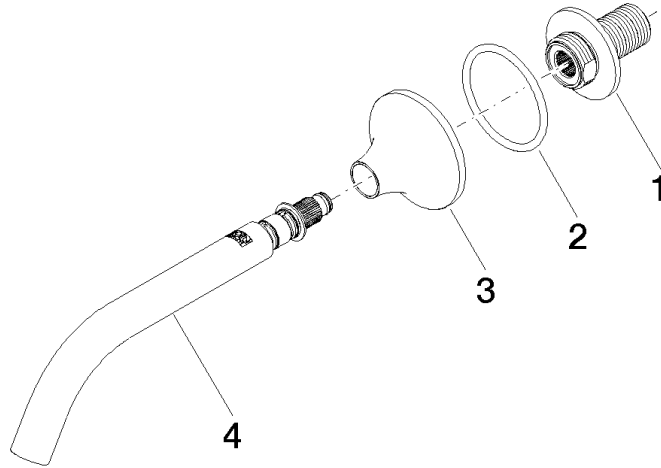

**VAIA Wall-mounted basin spout without pop-up waste - Brushed Champagne (22kt Gold)**

VAIA

13 800 809

- 190mm projection
- fixed spout
- circular, air-enriched flow
- hole diameter 37 mm
- rosette Ø 60 mm
- 1/2" connection
- plug-link mounting
- max. flow 5.7 l/min
- lead-free
- WRAS 2306002
- This product can help a building meet the requirements of Green Building Rating Systems, e.g. LEED®, BREEAM®, DGNB

**Recommended miscellaneous**

- Concealed wall elbow -**
- max. recess depth 163 mm
  - min. recess depth 90 mm

35 085 970 90

13 800 809  
mm [inches]

Flow rate chart

Trajectory diagram

Certificates

WRAS\_2306002. LGA\_29290.

### Spare parts list

No.	Item Number	Name	Quantity used	Delivery time
1	09 24 03 269 90	nipple	1	2
2	09 14 10 084 90	seal	1	2
3	09 27 80 011-46	rosette	1	60
4	90 28 22 310 00-46	spout	1	30