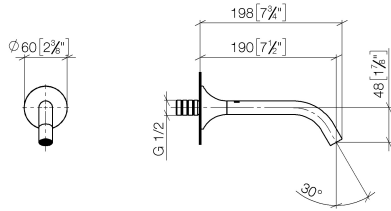

**VAIA Wall-mounted basin spout without pop-up waste - Champagne (22kt Gold)**

VAIA

13 800 809

- 190mm projection
- fixed spout
- circular, air-enriched flow
- hole diameter 37 mm
- rosette Ø 60 mm
- 1/2" connection
- plug-link mounting
- max. flow 5.7 l/min
- lead-free
- WRAS 2306002
- This product can help a building meet the requirements of Green Building Rating Systems, e.g. LEED®, BREEAM®, DGNB

**Recommended miscellaneous**

- Concealed wall elbow -** 35 085 970 90
- max. recess depth 163 mm
  - min. recess depth 90 mm

13 800 809  
mm [inches]

Flow rate chart

Trajectory diagram

Certificates

WRAS\_2306002. LGA\_29290.

### Spare parts list

No.	Item Number	Name	Quantity used	Delivery time
1	09 24 03 269 90	nipple	1	2
2	09 14 10 084 90	seal	1	2
3	09 27 80 011-47	rosette	1	60
4	90 28 22 310 00-47	spout	1	30