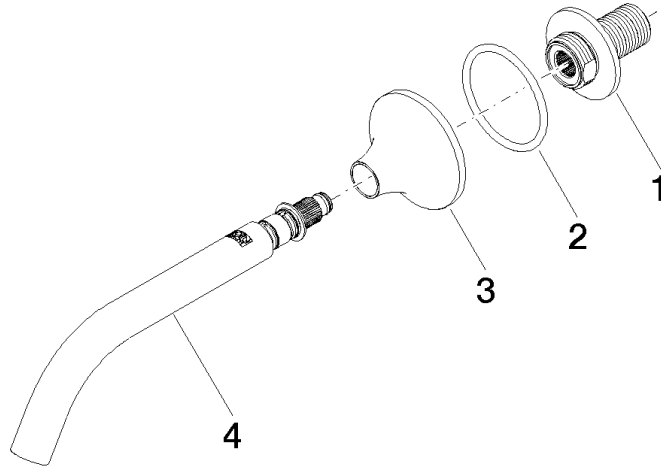

**VAIA Wall-mounted basin spout without pop-up waste - Champagne (22kt Gold)**

VAIA

13 800 809

- 190mm projection
- fixed spout
- circular, air-enriched flow
- hole diameter 37 mm
- rosette Ø 60 mm
- 1/2" connection
- plug-link mounting
- max. flow 5.7 l/min
- lead-free
- WRAS 2306002
- This product can help a building meet the requirements of Green Building Rating Systems, e.g. LEED®, BREEAM®, DGNB

**Recommended miscellaneous**

- Concealed wall elbow -** 35 085 970 90
- max. recess depth 163 mm
  - min. recess depth 90 mm

13 800 809  
mm [inches]

Flow rate chart

Trajectory diagram

Certificates

WRAS\_2306002. LGA\_29290.

### Spare parts list

No.	Item Number	Name	Quantity used	Delivery time
1	09 24 03 269 90	nipple	1	2
2	09 14 10 084 90	seal	1	2
3	09 27 80 011-47	rosette	1	60
4	90 28 22 310 00-47	spout	1	30