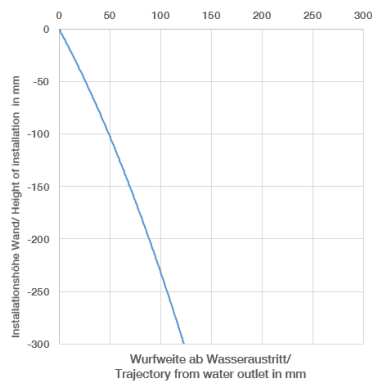

**VAIA Wall-mounted basin spout without pop-up waste - Champagne (22kt Gold)**

VAIA

13 800 809

- 190mm projection
- fixed spout
- circular, air-enriched flow
- hole diameter 37 mm
- rosette Ø 60 mm
- 1/2" connection
- plug-link mounting
- max. flow 5.7 l/min
- lead-free
- WRAS 2306002
- This product can help a building meet the requirements of Green Building Rating Systems, e.g. LEED®, BREEAM®, DGNB

**Recommended miscellaneous**

- Concealed wall elbow -** 35 085 970 90
- max. recess depth 163 mm
  - min. recess depth 90 mm

13 800 809  
mm [inches]

Flow rate chart

Trajectory diagram

Certificates

WRAS\_2306002. LGA\_29290.

### Spare parts list

No.	Item Number	Name	Quantity used	Delivery time
1	09 24 03 269 90	nipple	1	2
2	09 14 10 084 90	seal	1	2
3	09 27 80 011-47	rosette	1	60
4	90 28 22 310 00-47	spout	1	30