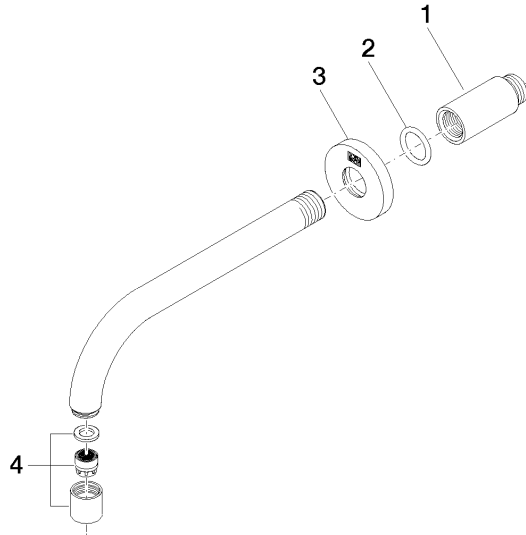

Wall-mounted basin spout without pop-up waste - Brushed Durabronze (23kt Gold)

TARA

13 800 882

Fits: TARA, META

- 190mm projection
- fixed spout
- circular, air-enriched flow
- hole diameter 40 mm
- rosette Ø 60 mm
- 1/2" connection
- plug-link mounting
- max. flow 7 l/min
- lead-free
- This product can help a building meet the requirements of Green Building Rating Systems, e.g. LEED®, BREEAM®, DGNB
- WRAS 1811020

Recommended miscellaneous

- Concealed wall elbow -** 35 085 970 90
- max. recess depth 163 mm
 - min. recess depth 90 mm

Wall-mounted basin spout without pop-up waste - Brushed Durabronz (23kt Gold)

TARA

13 800 882
mm [inches]

Flow rate chart

Certificates

WRAS_1811020. LGA_29119.

13 800 882

Spare parts list

No.	Item Number	Name	Quantity used	Delivery time
1	09 24 03 081 10 90	extension	1	2
2	90 14 10 026 00 90	seal	1	2
3	09 27 22 503-28	rosette	1	20
4	90 23 01 019 00-28	aerator	1	20