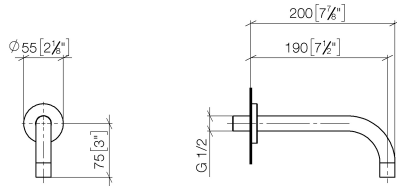

Wall-mounted basin spout without pop-up waste - Brushed Durabronze (23kt Gold)

TARA

13 800 882

Fits: TARA, META

- 190mm projection
- fixed spout
- circular, air-enriched flow
- hole diameter 40 mm
- rosette Ø 60 mm
- 1/2" connection
- plug-link mounting
- max. flow 7 l/min
- lead-free
- This product can help a building meet the requirements of Green Building Rating Systems, e.g. LEED®, BREEAM®, DGNB
- WRAS 1811020

Recommended miscellaneous

- Concealed wall elbow -** 35 085 970 90
- max. recess depth 163 mm
 - min. recess depth 90 mm

Wall-mounted basin spout without pop-up waste - Brushed Durabronz (23kt Gold)

TARA

13 800 882
mm [inches]

Flow rate chart

Certificates

WRAS_1811020. LGA_29119.

13 800 882

Spare parts list

No.	Item Number	Name	Quantity used	Delivery time
1	09 24 03 081 10 90	extension	1	2
2	90 14 10 026 00 90	seal	1	2
3	09 27 22 503-28	rosette	1	20
4	90 23 01 019 00-28	aerator	1	20