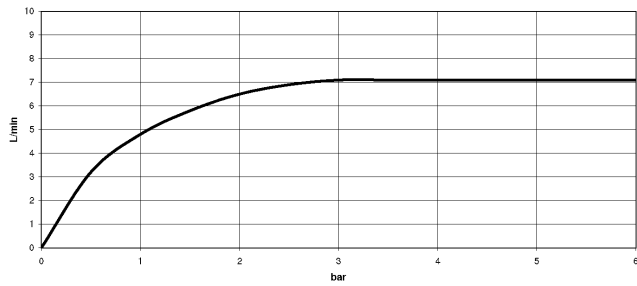

Recommended miscellaneous

- Concealed wall elbow -** 35 085 970 90
- max. recess depth 163 mm
 - min. recess depth 90 mm

Wall-mounted basin spout without pop-up waste - Brushed Durabronz (23kt Gold)

TARA

13 800 882
mm [inches]

Flow rate chart

Certificates

WRAS_1811020. LGA_29119.

13 800 882

Spare parts list

No.	Item Number	Name	Quantity used	Delivery time
1	09 24 03 081 10 90	extension	1	2
2	90 14 10 026 00 90	seal	1	2
3	09 27 22 503-28	rosette	1	20
4	90 23 01 019 00-28	aerator	1	20