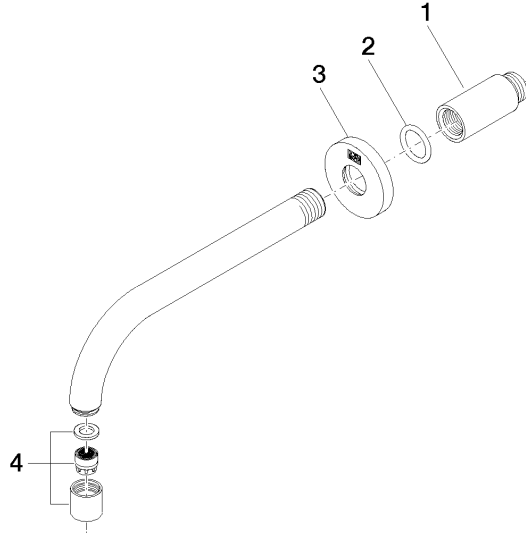

13 800 882

Fits: TARA, META

- 190mm projection
- fixed spout
- circular, air-enriched flow
- hole diameter 40 mm
- rosette Ø 60 mm
- 1/2" connection
- plug-link mounting
- max. flow 7 l/min
- lead-free
- This product can help a building meet the requirements of Green Building Rating Systems, e.g. LEED®, BREEAM®, DGNB
- WRAS 1811020

13 800 882

mm [inches]

### Flow rate chart

13 800 882

Parts for other finishes can be found here: [Chrome](#)

### Spare parts list

No.	Item Number	Name	Quantity used	Delivery time
1	09 24 03 081 10 90	extension	1	2
2	90 14 10 026 00 90	seal	1	2
3	09 27 22 503-42	rosette	1	60
4	90 23 01 019 00-42	aerator	1	30