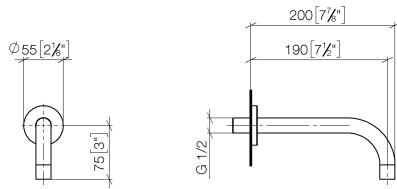

13 800 882

Fits: TARA, META

- 190mm projection
- fixed spout
- circular, air-enriched flow
- hole diameter 40 mm
- rosette Ø 60 mm
- 1/2" connection
- plug-link mounting
- max. flow 7 l/min
- lead-free
- This product can help a building meet the requirements of Green Building Rating Systems, e.g. LEED®, BREEAM®, DGNB
- WRAS 1811020

13 800 882

mm [inches]