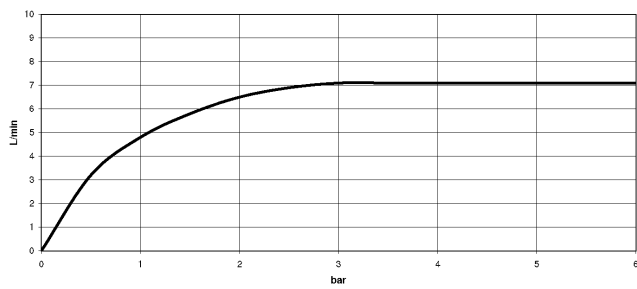

Flow rate chart