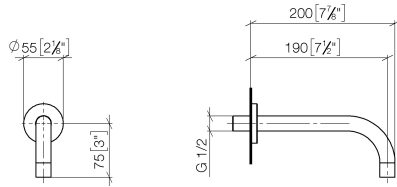

Wall-mounted basin spout without pop-up waste - Brushed Champagne (22kt Gold)

TARA

13 800 882

Fits: TARA, META

- 190mm projection
- fixed spout
- circular, air-enriched flow
- hole diameter 40 mm
- rosette Ø 60 mm
- 1/2" connection
- plug-link mounting
- max. flow 7 l/min
- lead-free
- This product can help a building meet the requirements of Green Building Rating Systems, e.g. LEED®, BREEAM®, DGNB
- WRAS 1811020

Recommended miscellaneous

- Concealed wall elbow -**
- max. recess depth 163 mm
 - min. recess depth 90 mm

35 085 970 90

Wall-mounted basin spout without pop-up waste - Brushed Champagne (22kt Gold)

TARA

13 800 882
mm [inches]

Flow rate chart

Certificates

LGA_29119.

13 800 882

Spare parts list

No.	Item Number	Name	Quantity used	Delivery time
1	09 24 03 081 10 90	extension	1	2
2	90 14 10 026 00 90	seal	1	2
3	09 27 22 503-46	rosette	1	30
4	90 23 01 019 00-46	aerator	1	30