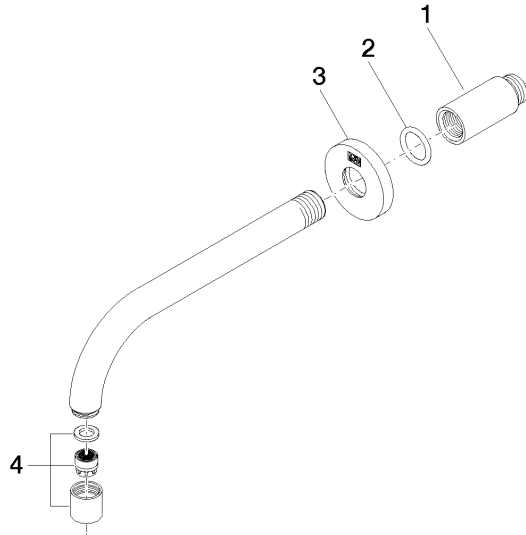

Wall-mounted basin spout without pop-up waste - Brushed Champagne (22kt Gold)

TARA

13 800 882

Fits: TARA, META

- 190mm projection
- fixed spout
- circular, air-enriched flow
- hole diameter 40 mm
- rosette Ø 60 mm
- 1/2" connection
- plug-link mounting
- max. flow 7 l/min
- lead-free
- This product can help a building meet the requirements of Green Building Rating Systems, e.g. LEED®, BREEAM®, DGNB
- WRAS 1811020

Recommended miscellaneous

- Concealed wall elbow -**
- max. recess depth 163 mm
 - min. recess depth 90 mm

35 085 970 90

Wall-mounted basin spout without pop-up waste - Brushed Champagne (22kt Gold)

TARA

13 800 882
mm [inches]

Flow rate chart

Certificates

LGA_29119.

13 800 882

Spare parts list

No.	Item Number	Name	Quantity used	Delivery time
1	09 24 03 081 10 90	extension	1	2
2	90 14 10 026 00 90	seal	1	2
3	09 27 22 503-46	rosette	1	30
4	90 23 01 019 00-46	aerator	1	30