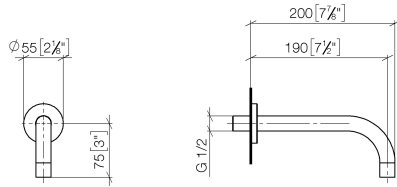

Wall-mounted basin spout without pop-up waste - Champagne (22kt Gold)

TARA

13 800 882

Fits: TARA, META

- 190mm projection
- fixed spout
- circular, air-enriched flow
- hole diameter 40 mm
- rosette Ø 60 mm
- 1/2" connection
- plug-link mounting
- max. flow 7 l/min
- lead-free
- This product can help a building meet the requirements of Green Building Rating Systems, e.g. LEED®, BREEAM®, DGNB
- WRAS 1811020

Recommended miscellaneous

- Concealed wall elbow -** 35 085 970 90
- max. recess depth 163 mm
 - min. recess depth 90 mm

13 800 882

mm [inches]

Flow rate chart

Certificates

LGA_29119.

13 800 882