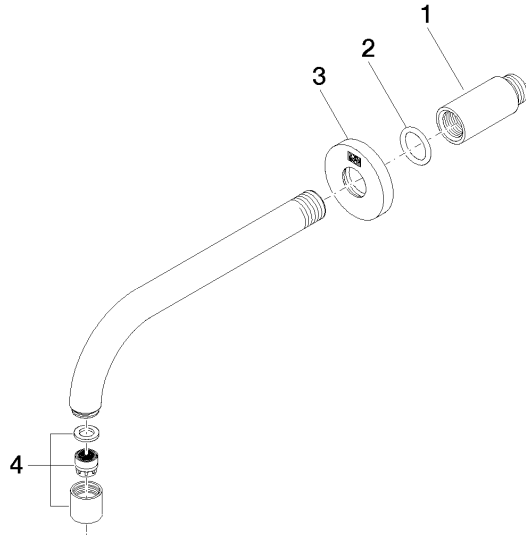

Wall-mounted basin spout without pop-up waste - Champagne (22kt Gold)

TARA

13 800 882

Fits: TARA, META

- 190mm projection
- fixed spout
- circular, air-enriched flow
- hole diameter 40 mm
- rosette Ø 60 mm
- 1/2" connection
- plug-link mounting
- max. flow 7 l/min
- lead-free
- This product can help a building meet the requirements of Green Building Rating Systems, e.g. LEED®, BREEAM®, DGNB
- WRAS 1811020

Recommended miscellaneous

- Concealed wall elbow -** 35 085 970 90
- max. recess depth 163 mm
 - min. recess depth 90 mm

13 800 882

mm [inches]

Flow rate chart

Certificates

LGA_29119.

13 800 882

Spare parts list

No.	Item Number	Name	Quantity used	Delivery time
1	09 24 03 081 10 90	extension	1	2
2	90 14 10 026 00 90	seal	1	2
3	09 27 22 503-47	rosette	1	30
4	90 23 01 019 00-47	aerator	1	30