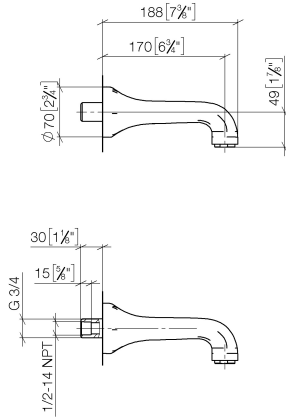

MADISON Bath spout for wall mounting - Durabronss (23kt Gold)

13 801 380 Product version from 7/31/2009

- 170mm projection
- circular normal flow
- hole diameter 37 mm
- 3/4" connection
- max. flow 22 l/min at 3 bar flow pressure
- WRAS

MADISON Bath spout for wall mounting - Durabross (23kt Gold)

13 801 380 Product version from 7/31/2009

mm [inches]

Flow rate chart

Codes & Standards

Scottish Water
Byelaws

UK Water Supply
Regulations

MADISON Bath spout for wall mounting - Durabronss (23kt Gold)

13 801 380 Product version from 7/31/2009

Certificates

WRAS_1404

MADISON Bath spout for wall mounting - Durabross (23kt Gold)

13 801 380 Product version from 7/31/2009

Spare parts list

No.	Item Number	Name	Quantity used	Delivery time
1	09 11 36 090-09	spout	1	60
2	90 23 01 121 00-09	aerator	1	40