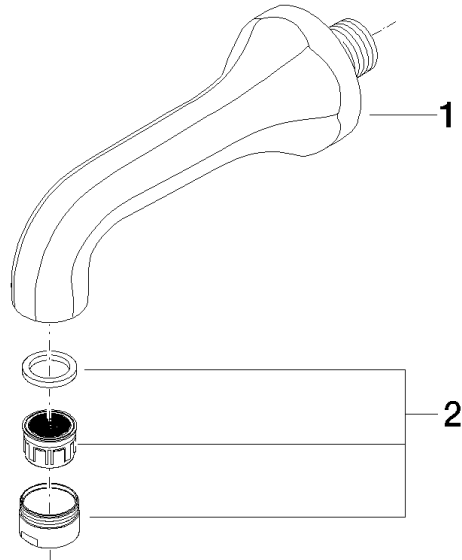

MADISON Bath spout for wall mounting - Durabronss (23kt Gold)

13 801 380 Product version from 7/31/2009

- 170mm projection
- circular normal flow
- hole diameter 37 mm
- 3/4" connection
- max. flow 22 l/min at 3 bar flow pressure
- WRAS

MADISON Bath spout for wall mounting - Durabross (23kt Gold)

13 801 380 Product version from 7/31/2009

mm [inches]

Flow rate chart

Codes & Standards

Scottish Water
Byelaws

UK Water Supply
Regulations

MADISON Bath spout for wall mounting - Durabronss (23kt Gold)

13 801 380 Product version from 7/31/2009

Certificates

WRAS_1404

MADISON Bath spout for wall mounting - Durabross (23kt Gold)

13 801 380 Product version from 7/31/2009

Spare parts list

No.	Item Number	Name	Quantity used	Delivery time
1	09 11 36 090-09	spout	1	60
2	90 23 01 121 00-09	aerator	1	40