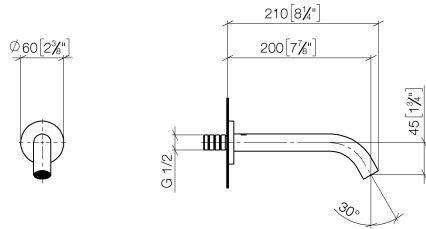

**META Bath spout for wall mounting - Brushed Platinum**

META

13 801 660

- 200mm projection
- circular normal flow
- rosette Ø 60 mm
- hole diameter 37 mm
- 1/2" connection
- max. flow 24.6 l/min at 3 bar flow pressure
- WRAS 2001010

**Recommended miscellaneous**

- Concealed wall elbow -** 35 085 970 90
- max. recess depth 163 mm
  - min. recess depth 90 mm

13 801 660

mm [inches]

**Flow rate chart**

**Certificates**

IAPMO\_4976 (5).    WRAS\_2001010.    LGA\_18245.

### Spare parts list

No.	Item Number	Name	Quantity used	Delivery time
1	90 24 03 280 00 90	nipple	1	2
2	90 14 10 060 00 90	seal	1	2
3	90 31 11 112 00 90	pin	1	2
4	09 29 03 055 90	aerator	1	60
5	04 30 09 024 00 90	key	1	2