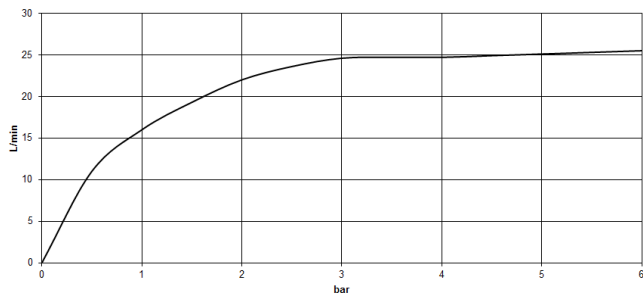

META Bath spout for wall mounting - Brushed Bronze

META

13 801 660

- 200mm projection
- circular normal flow
- rosette Ø 60 mm
- hole diameter 37 mm
- 1/2" connection
- max. flow 24.6 l/min at 3 bar flow pressure
- WRAS 2001010

Recommended miscellaneous

- Concealed wall elbow -** 35 085 970 90
- min. recess depth 90 mm
 - max. recess depth 163 mm

13 801 660

mm [inches]

Flow rate chart

13 801 660