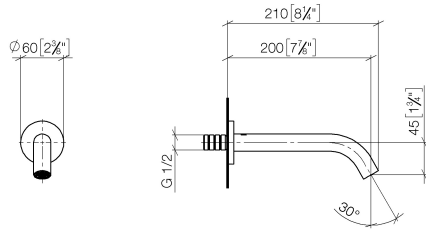

META Bath spout for wall mounting - Brushed Bronze

META

13 801 660

- 200mm projection
- circular normal flow
- rosette Ø 60 mm
- hole diameter 37 mm
- 1/2" connection
- max. flow 24.6 l/min at 3 bar flow pressure
- WRAS 2001010

Recommended miscellaneous

- Concealed wall elbow -** 35 085 970 90
- min. recess depth 90 mm
 - max. recess depth 163 mm

13 801 660

mm [inches]

Flow rate chart

13 801 660