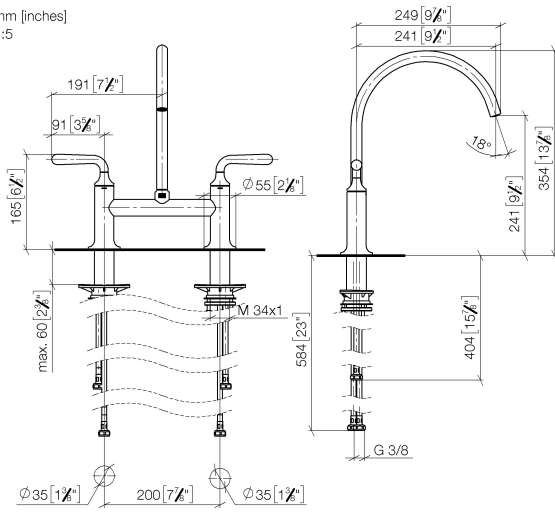

19 815 809

- 241mm projection
- pivotable spout 360°
- air-enriched flow
- max. flow 7 l/min at 3 bar flow pressure
- lead-free
- This product can help a building meet the requirements of Green Building Rating Systems, e.g. LEED®, BREEAM®, DGNB

Recommended miscellaneous

VAIA Dispenser with rosette - 82 434 809-06
Brushed Platinum

19 815 809

mm [inches]
1:5

Flow rate chart

Certificates

LGA_38632.

19 815 809

Parts for other finishes can be found here: [Chrome](#)

Spare parts list

No.	Item Number	Name	Quantity used	Delivery time
1	90 28 22 396 00-06	spout	1	-
Spare part can no longer be ordered, please order the replacement item				
2	90 20 80 057 00-06	handle	2	-
Spare part can no longer be ordered, please order the replacement item				
3	90 12 12 232 00 90	fixing cap	2	2
4	90 90 03 130 00 90	top	1	2
5	04 30 11 040 00 90	fixing set	2	2
6	04 30 04 100 00 90	hose	2	2
7	04 30 04 101 00 90	hose	2	2
8	90 90 03 131 00 90	top	1	2