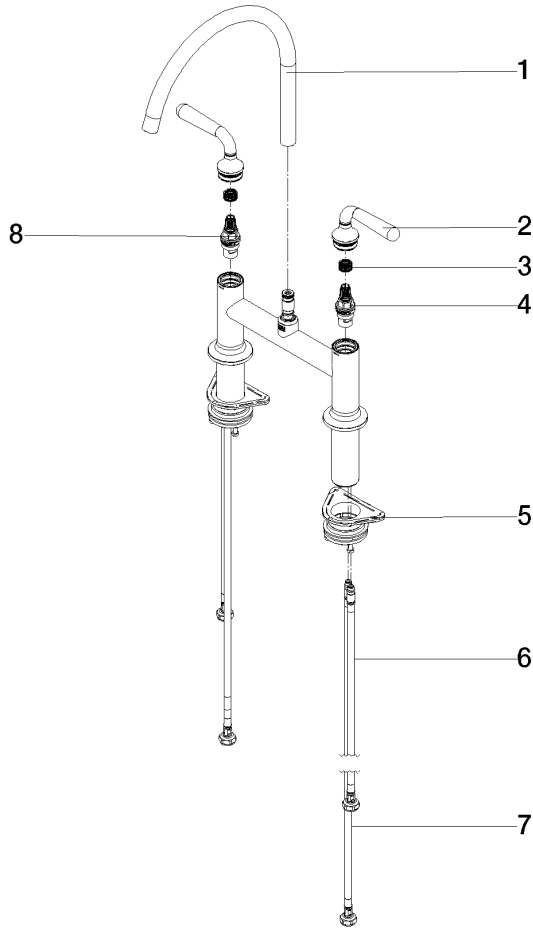

19 815 809

- 241mm projection
- pivotable spout 360°
- air-enriched flow
- max. flow 7 l/min at 3 bar flow pressure
- lead-free
- This product can help a building meet the requirements of Green Building Rating Systems, e.g. LEED®, BREEAM®, DGNB

Recommended miscellaneous

VAIA Dispenser with rosette - Platinum 82 434 809-08

19 815 809

mm [inches]
1:5

Flow rate chart

Certificates

LGA_38632.

19 815 809

Parts for other finishes can be found here: [Chrome](#)

Spare parts list

No.	Item Number	Name	Quantity used	Delivery time
1	90 28 22 396 00-08	spout	1	-
Spare part can no longer be ordered, please order the replacement item				
2	90 20 80 057 00-08	handle	2	-
Spare part can no longer be ordered, please order the replacement item				
3	90 12 12 232 00 90	fixing cap	2	2
4	90 90 03 130 00 90	top	1	2
5	04 30 11 040 00 90	fixing set	2	2
6	04 30 04 100 00 90	hose	2	2
7	04 30 04 101 00 90	hose	2	2
8	90 90 03 131 00 90	top	1	2