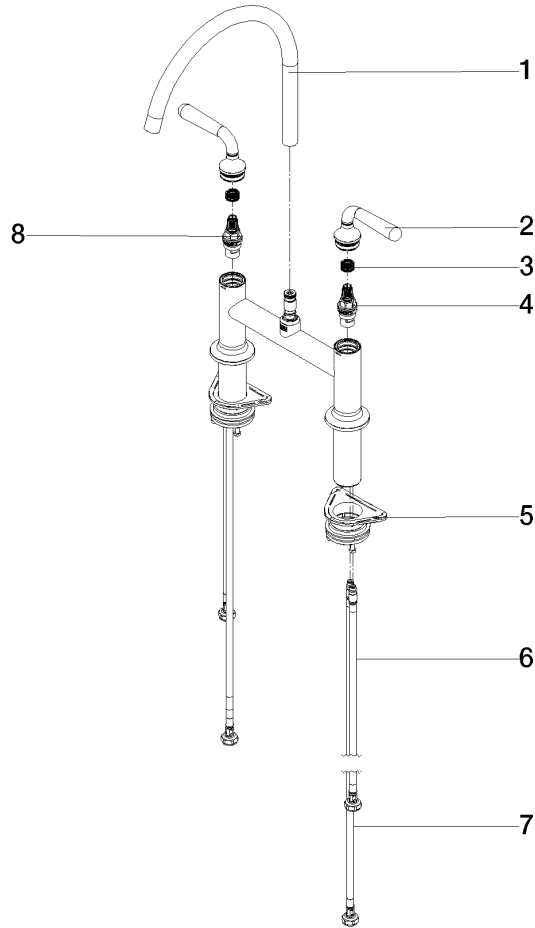

19 815 809

- 241mm projection
- pivotable spout 360°
- air-enriched flow
- max. flow 7 l/min at 3 bar flow pressure
- lead-free
- This product can help a building meet the requirements of Green Building Rating Systems, e.g. LEED®, BREEAM®, DGNB

Recommended miscellaneous

VAIA Dispenser with rosette - Durabron (23kt Gold) 82 434 809-09

19 815 809

Flow rate chart

Certificates

LGA_38632.

19 815 809

Parts for other finishes can be found here: [Chrome](#)

Spare parts list

No.	Item Number	Name	Quantity used	Delivery time
1	90 28 22 396 00-09	spout	1	-
Spare part can no longer be ordered, please order the replacement item				
2	90 20 80 057 00-09	handle	2	-
Spare part can no longer be ordered, please order the replacement item				
3	90 12 12 232 00 90	fixing cap	2	2
4	90 90 03 130 00 90	top	1	2
5	04 30 11 040 00 90	fixing set	2	2
6	04 30 04 100 00 90	hose	2	2
7	04 30 04 101 00 90	hose	2	2
8	90 90 03 131 00 90	top	1	2