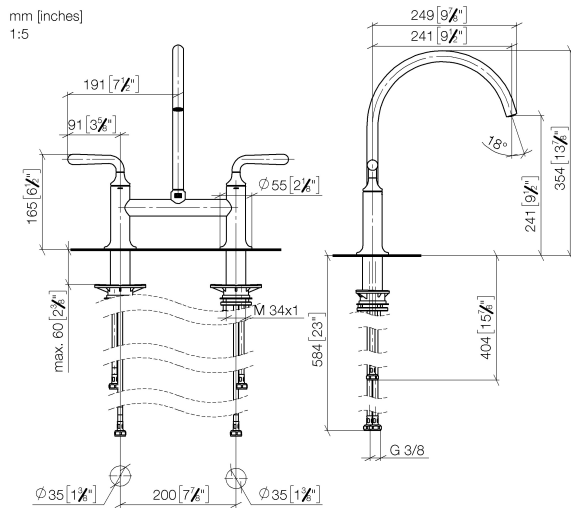

19 815 809

- 241mm projection
- pivotable spout 360°
- air-enriched flow
- max. flow 7 l/min at 3 bar flow pressure
- lead-free
- This product can help a building meet the requirements of Green Building Rating Systems, e.g. LEED®, BREEAM®, DGNB

Recommended miscellaneous

VAIA Dispenser with rosette - Durabron (23kt Gold) 82 434 809-09

19 815 809

Flow rate chart

Certificates

LGA_38632.

19 815 809

Parts for other finishes can be found here: [Chrome](#)

Spare parts list

No.	Item Number	Name	Quantity used	Delivery time
1	90 28 22 396 00-09	spout	1	-
Spare part can no longer be ordered, please order the replacement item				
2	90 20 80 057 00-09	handle	2	-
Spare part can no longer be ordered, please order the replacement item				
3	90 12 12 232 00 90	fixing cap	2	2
4	90 90 03 130 00 90	top	1	2
5	04 30 11 040 00 90	fixing set	2	2
6	04 30 04 100 00 90	hose	2	2
7	04 30 04 101 00 90	hose	2	2
8	90 90 03 131 00 90	top	1	2