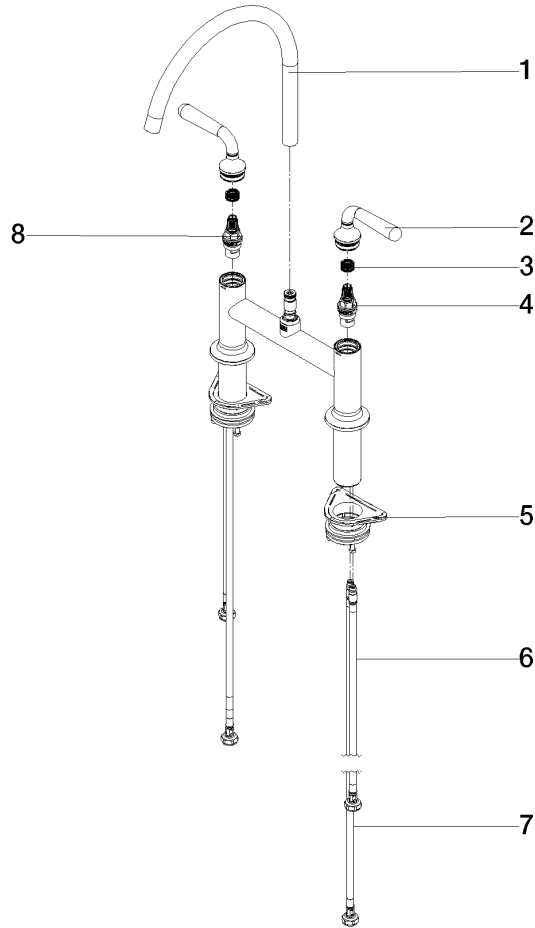

19 815 809

- 241mm projection
- pivotable spout 360°
- air-enriched flow
- max. flow 7 l/min at 3 bar flow pressure
- lead-free
- This product can help a building meet the requirements of Green Building Rating Systems, e.g. LEED®, BREEAM®, DGNB

Recommended miscellaneous

VAIA Dispenser with rosette - Dark Chrome 82 434 809-19

19 815 809

Flow rate chart

Certificates

LGA_38632.

19 815 809

Parts for other finishes can be found here: [Chrome](#)

Spare parts list

No.	Item Number	Name	Quantity used	Delivery time
1	90 28 22 396 00-19	spout	1	-
Spare part can no longer be ordered, please order the replacement item				
2	90 20 80 057 00-19	handle	2	-
Spare part can no longer be ordered, please order the replacement item				
3	90 12 12 232 00 90	fixing cap	2	2
4	90 90 03 130 00 90	top	1	2
5	04 30 11 040 00 90	fixing set	2	2
6	04 30 04 100 00 90	hose	2	2
7	04 30 04 101 00 90	hose	2	2
8	90 90 03 131 00 90	top	1	2