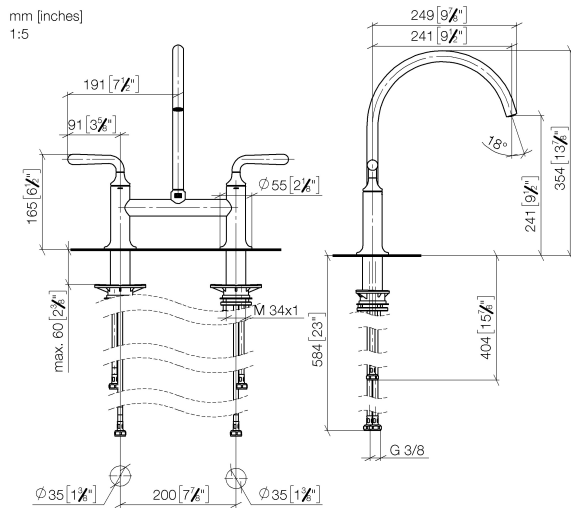

19 815 809

- 241mm projection
- pivotable spout 360°
- air-enriched flow
- max. flow 7 l/min at 3 bar flow pressure
- lead-free
- This product can help a building meet the requirements of Green Building Rating Systems, e.g. LEED®, BREEAM®, DGNB

Recommended miscellaneous

VAIA Dispenser with rosette - Dark Chrome 82 434 809-19

19 815 809

Flow rate chart

Certificates

LGA_38632.

19 815 809

Parts for other finishes can be found here: [Chrome](#)

Spare parts list

No.	Item Number	Name	Quantity used	Delivery time
1	90 28 22 396 00-19	spout	1	-
Spare part can no longer be ordered, please order the replacement item				
2	90 20 80 057 00-19	handle	2	-
Spare part can no longer be ordered, please order the replacement item				
3	90 12 12 232 00 90	fixing cap	2	2
4	90 90 03 130 00 90	top	1	2
5	04 30 11 040 00 90	fixing set	2	2
6	04 30 04 100 00 90	hose	2	2
7	04 30 04 101 00 90	hose	2	2
8	90 90 03 131 00 90	top	1	2