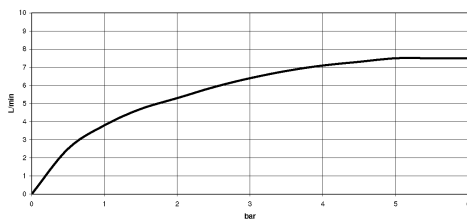

Recommended miscellaneous

**VAIA Dispenser with rosette -** 82 434 809-99  
**Brushed Dark Platinum**

19 815 809

mm [inches]  
1:5

Flow rate chart

Certificates

LGA\_38632.

19 815 809