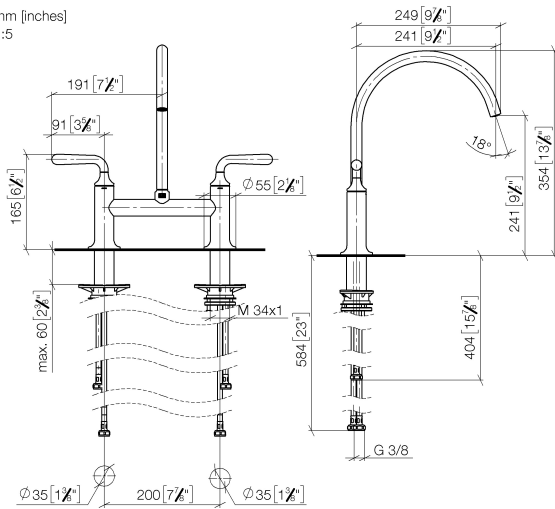

19 815 809

- 241mm projection
- pivotable spout 360°
- air-enriched flow
- max. flow 7 l/min at 3 bar flow pressure
- lead-free
- This product can help a building meet the requirements of Green Building Rating Systems, e.g. LEED®, BREEAM®, DGNB

Recommended miscellaneous

**VAIA Dispenser with rosette -** 82 434 809-99  
**Brushed Dark Platinum**

19 815 809

mm [inches]  
1:5

Flow rate chart

Certificates

LGA\_38632.

19 815 809

### Spare parts list

No.	Item Number	Name	Quantity used	Delivery time
1	90 28 22 396 00-99	spout	1	-
Spare part can no longer be ordered, please order the replacement item				
2	90 20 80 057 00-99	handle	2	-
Spare part can no longer be ordered, please order the replacement item				
3	90 12 12 232 00 90	fixing cap	2	2
4	90 90 03 130 00 90	top	1	2
5	04 30 11 040 00 90	fixing set	2	2
6	04 30 04 100 00 90	hose	2	2
7	04 30 04 101 00 90	hose	2	2
8	90 90 03 131 00 90	top	1	2