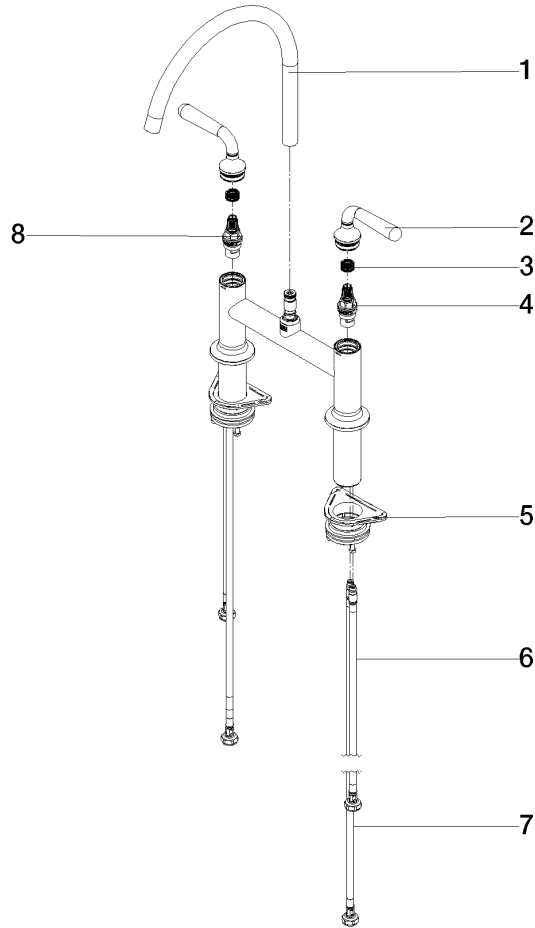

19 815 809

- 241mm projection
- pivotable spout 360°
- air-enriched flow
- max. flow 7 l/min at 3 bar flow pressure
- lead-free
- This product can help a building meet the requirements of Green Building Rating Systems, e.g. LEED®, BREEAM®, DGNB

Recommended miscellaneous

**VAIA Dispenser with rosette -** 82 434 809-99  
**Brushed Dark Platinum**

19 815 809

mm [inches]  
1:5

Flow rate chart

Certificates

LGA\_38632.

19 815 809

### Spare parts list

No.	Item Number	Name	Quantity used	Delivery time
1	90 28 22 396 00-99	spout	1	-
Spare part can no longer be ordered, please order the replacement item				
2	90 20 80 057 00-99	handle	2	-
Spare part can no longer be ordered, please order the replacement item				
3	90 12 12 232 00 90	fixing cap	2	2
4	90 90 03 130 00 90	top	1	2
5	04 30 11 040 00 90	fixing set	2	2
6	04 30 04 100 00 90	hose	2	2
7	04 30 04 101 00 90	hose	2	2
8	90 90 03 131 00 90	top	1	2