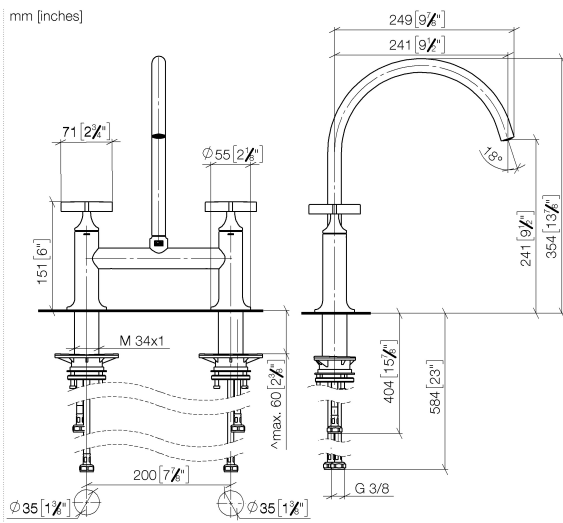

19 825 809

- 241mm projection
- pivotable spout 360°
- air-enriched flow
- max. flow 7 l/min at 3 bar flow pressure
- lead-free
- This product can help a building meet the requirements of Green Building Rating Systems, e.g. LEED®, BREEAM®, DGNB

Recommended miscellaneous

VAIA Dispenser with rosette - 82 434 809-06
Brushed Platinum

19 825 809

Flow rate chart

Certificates

LGA_38632.

19 825 809

Parts for other finishes can be found here: [Chrome](#)

Spare parts list

No.	Item Number	Name	Quantity used	Delivery time
1	90 28 22 396 00-06	spout	1	-
Spare part can no longer be ordered, please order the replacement item				
2	90 20 80 036 00-06	handle	2	-
Spare part can no longer be ordered, please order the replacement item				
3	90 12 12 232 00 90	fixing cap	2	2
4	90 90 03 131 00 90	top	2	2
5	04 30 11 040 00 90	fixing set	2	2
6	04 30 04 100 00 90	hose	2	2
7	04 30 04 101 00 90	hose	2	2