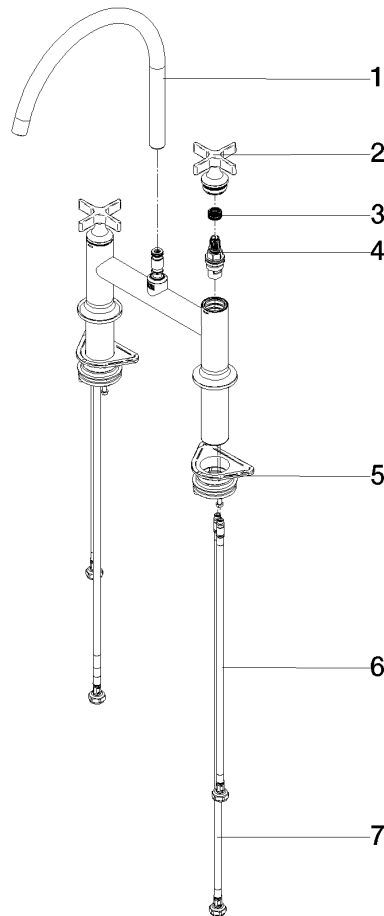

19 825 809

- 241mm projection
- pivotable spout 360°
- air-enriched flow
- max. flow 7 l/min at 3 bar flow pressure
- lead-free
- This product can help a building meet the requirements of Green Building Rating Systems, e.g. LEED®, BREEAM®, DGNB

	Brushed Platinum	19 825 809-06
	Chrome	19 825 809-00
	Platinum	19 825 809-08
	Durabronze (23kt Gold)	19 825 809-09
	Dark Chrome	19 825 809-19
	Brushed Durabronze (23kt Gold)	19 825 809-28
	Matte Black	19 825 809-33
	Brushed Champagne (22kt Gold)	19 825 809-46
	Champagne (22kt Gold)	19 825 809-47
	Brushed Chrome	19 825 809-93
	Brushed Dark Platinum	19 825 809-99

Recommended miscellaneous

VAIA Dispenser with rosette - 82 434 809-06
Brushed Platinum

19 825 809

Flow rate chart

Certificates

LGA_38632.

19 825 809

Parts for other finishes can be found here: [Chrome](#)

Spare parts list

No.	Item Number	Name	Quantity used	Delivery time
1	90 28 22 396 00-06	spout	1	-
Spare part can no longer be ordered, please order the replacement item				
2	90 20 80 036 00-06	handle	2	-
Spare part can no longer be ordered, please order the replacement item				
3	90 12 12 232 00 90	fixing cap	2	2
4	90 90 03 131 00 90	top	2	2
5	04 30 11 040 00 90	fixing set	2	2
6	04 30 04 100 00 90	hose	2	2
7	04 30 04 101 00 90	hose	2	2