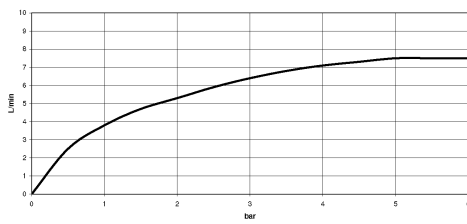

Certificates

LGA_38632.