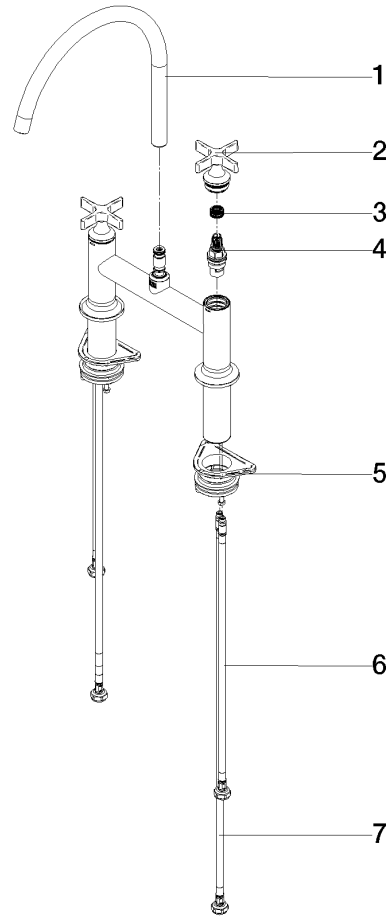

VAIA Two-hole bridge mixer for rinsing/Profi spray - Dark Chrome

VAIA

19 825 809

- 241mm projection
- pivotable spout 360°
- air-enriched flow
- max. flow 7 l/min at 3 bar flow pressure
- lead-free
- This product can help a building meet the requirements of Green Building Rating Systems, e.g. LEED®, BREEAM®, DGNB

	Dark Chrome	19 825 809-19
	Chrome	19 825 809-00
	Brushed Platinum	19 825 809-06
	Platinum	19 825 809-08
	Durabrand (23kt Gold)	19 825 809-09
	Brushed Durabrand (23kt Gold)	19 825 809-28
	Matte Black	19 825 809-33
	Brushed Champagne (22kt Gold)	19 825 809-46
	Champagne (22kt Gold)	19 825 809-47
	Brushed Chrome	19 825 809-93
	Brushed Dark Platinum	19 825 809-99

Recommended miscellaneous

VAIA Dispenser with rosette - Dark Chrome 82 434 809-19

19 825 809

Flow rate chart

Certificates

LGA_38632.

19 825 809

Parts for other finishes can be found here: [Chrome](#)

Spare parts list

No.	Item Number	Name	Quantity used	Delivery time
1	90 28 22 396 00-19	spout	1	-
Spare part can no longer be ordered, please order the replacement item				
2	90 20 80 036 00-19	handle	2	-
Spare part can no longer be ordered, please order the replacement item				
3	90 12 12 232 00 90	fixing cap	2	2
4	90 90 03 131 00 90	top	2	2
5	04 30 11 040 00 90	fixing set	2	2
6	04 30 04 100 00 90	hose	2	2
7	04 30 04 101 00 90	hose	2	2