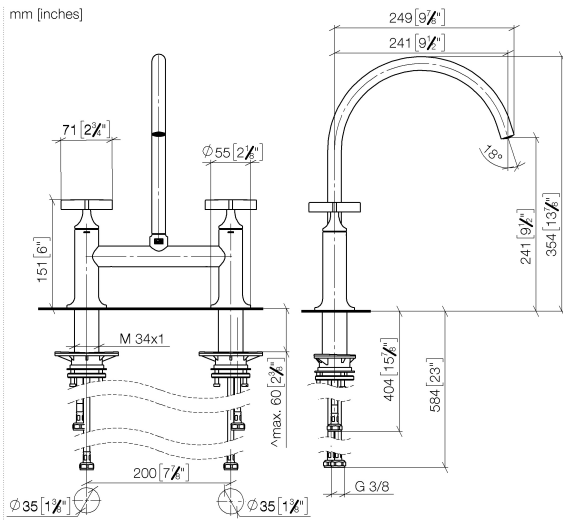

VAIA Two-hole bridge mixer for rinsing/Profi spray - Dark Chrome

VAIA

19 825 809

- 241mm projection
- pivotable spout 360°
- air-enriched flow
- max. flow 7 l/min at 3 bar flow pressure
- lead-free
- This product can help a building meet the requirements of Green Building Rating Systems, e.g. LEED®, BREEAM®, DGNB

Recommended miscellaneous

VAIA Dispenser with rosette - Dark Chrome 82 434 809-19

19 825 809

Flow rate chart

Certificates

LGA_38632.

19 825 809

Parts for other finishes can be found here: [Chrome](#)

Spare parts list

No.	Item Number	Name	Quantity used	Delivery time
1	90 28 22 396 00-19	spout	1	-
Spare part can no longer be ordered, please order the replacement item				
2	90 20 80 036 00-19	handle	2	-
Spare part can no longer be ordered, please order the replacement item				
3	90 12 12 232 00 90	fixing cap	2	2
4	90 90 03 131 00 90	top	2	2
5	04 30 11 040 00 90	fixing set	2	2
6	04 30 04 100 00 90	hose	2	2
7	04 30 04 101 00 90	hose	2	2