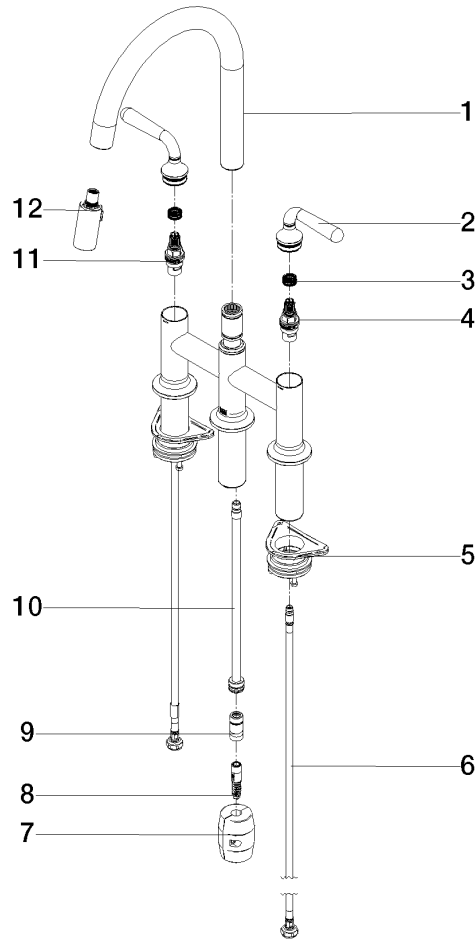

19 870 809

- 240mm projection
- pivotable spout 360°
- Optional swivel limiter available with swivel limiter set 12 823 970 90
- air-enriched flow and spray flow
- 1800 mm metal shower hose
- sprayface with anti-scaling system
- max. flow 8 l/min at 3 bar flow pressure
- lead-free
- This product can help a building meet the requirements of Green Building Rating Systems, e.g. LEED®, BREEAM®, DGNB

Codes & Standards

DIN 4109

EN 1717

ISO 3822

Ü-Zeichen

VAIA Three-hole bridge mixer Pull-down with spray function - Brushed Platinum

VAIA

19 870 809

Certificates

Belgaqua_24-005-2 LGA_38

19 870 809

Product version from 7/1/2023

VAIA Three-hole bridge mixer Pull-down with spray function - Brushed Platinum

VAIA

19 870 809

Spare parts list

Product version from 7/1/2023

No.	Item Number	Name	Quantity used	Delivery time
	90 28 22 397 00-06	spout	16	10