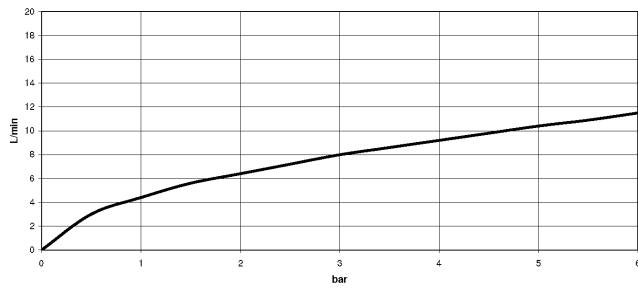

19 870 809

- 240mm projection
- pivotable spout 360°
- Optional swivel limiter available with swivel limiter set 12 823 970 90
- air-enriched flow and spray flow
- 1800 mm metal shower hose
- sprayface with anti-scaling system
- max. flow 8 l/min at 3 bar flow pressure
- lead-free
- This product can help a building meet the requirements of Green Building Rating Systems, e.g. LEED®, BREEAM®, DGNB

Recommended miscellaneous

Swivel limitation set -

12 823 970 90

Recommended miscellaneous

VAIA Dispenser with rosette - Dark Chrome 82 434 809-19

19 870 809

Flow rate chart

Certificates