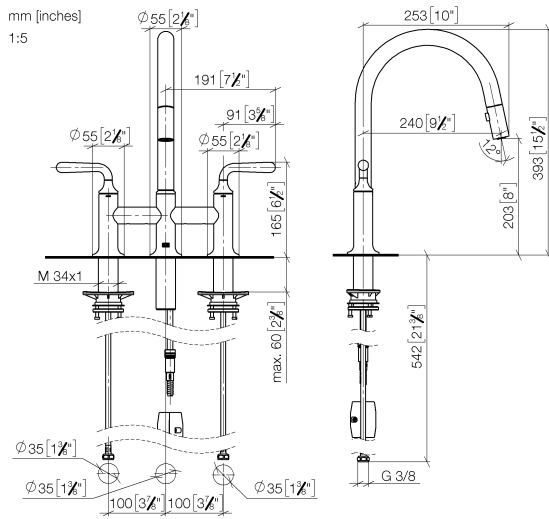

19 870 809

- 240mm projection
- pivotable spout 360°
- Optional swivel limiter available with swivel limiter set 12 823 970 90
- air-enriched flow and spray flow
- 1800 mm metal shower hose
- sprayface with anti-scaling system
- max. flow 8 l/min at 3 bar flow pressure
- lead-free
- This product can help a building meet the requirements of Green Building Rating Systems, e.g. LEED®, BREEAM®, DGNB

Recommended miscellaneous

Swivel limitation set -

12 823 970 90

Recommended miscellaneous

VAIA Dispenser with rosette -
Matte Black

82 434 809-33

19 870 809

Flow rate chart

Certificates

LGA_38633.

Belgaqua_24-005-
27_3.

19 870 809

Spare parts list

No.	Item Number	Name	Quantity used	Delivery time
1	90 28 22 397 00-33	spout	1	30
2	90 20 80 057 00-33	handle	2	-
Spare part can no longer be ordered, please order the replacement item				
3	90 12 12 232 00 90	fixing cap	2	2
4	90 90 03 130 00 90	top	1	2
5	04 30 11 040 00 90	fixing set	2	2
6	04 30 04 100 00 90	hose	2	2
7	04 21 50 010 00 90	accessories	1	2
8	04 30 02 120 00-85	hose	1	30
9	90 24 03 253 00 90	adaptor	1	2
10	04 28 20 067 00 90	pipe	1	2
11	90 90 03 131 00 90	top	1	2
12	90 18 40 317 00-33	shower	1	30