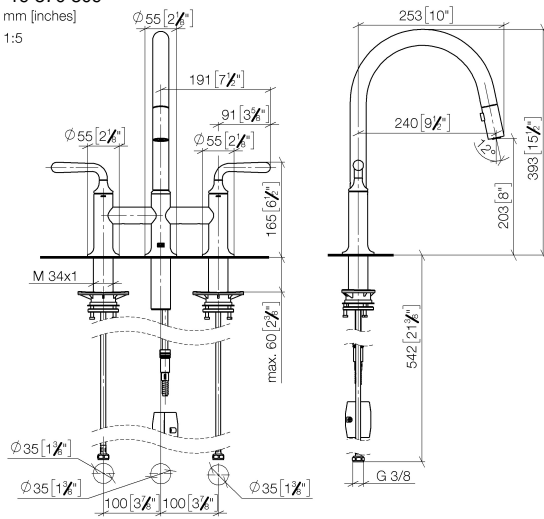

**VAIA Three-hole bridge mixer Pull-down with spray function - Champagne (22kt Gold)**

VAIA

19 870 809

- 240mm projection
- pivotable spout 360°
- Optional swivel limiter available with swivel limiter set 12 823 970 90
- air-enriched flow and spray flow
- 1800 mm metal shower hose
- sprayface with anti-scaling system
- max. flow 8 l/min at 3 bar flow pressure
- lead-free
- This product can help a building meet the requirements of Green Building Rating Systems, e.g. LEED®, BREEAM®, DGNB

**Recommended miscellaneous**

**Swivel limitation set -**

12 823 970 90

**Recommended miscellaneous**

**VAIA Dispenser with rosette - Champagne (22kt Gold)**

82 434 809-47

19 870 809

mm [inches]

1:5

Flow rate chart

Certificates

LGA\_38633.

Belgaqua\_24-005-27\_3.

19 870 809

**Spare parts list**

No.	Item Number	Name	Quantity used	Delivery time
1	90 28 22 397 00-47	spout	1	30
2	90 20 80 057 00-47	handle	2	-
Spare part can no longer be ordered, please order the replacement item				
3	90 12 12 232 00 90	fixing cap	2	2
4	90 90 03 130 00 90	top	1	2
5	04 30 11 040 00 90	fixing set	2	2
6	04 30 04 100 00 90	hose	2	2
7	04 21 50 010 00 90	accessories	1	2
8	04 30 02 120 00-85	hose	1	30
9	90 24 03 253 00 90	adaptor	1	2
10	04 28 20 067 00 90	pipe	1	2
11	90 90 03 131 00 90	top	1	2
12	90 18 40 317 00-47	shower	1	30