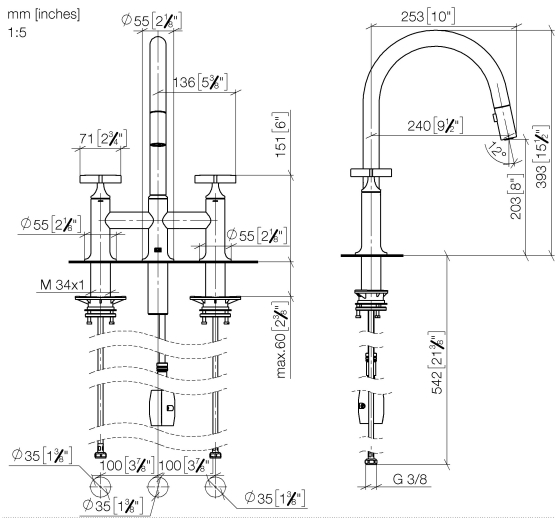

19 875 809

- 240mm projection
- pivotable spout 360°
- Optional swivel limiter available with swivel limiter set 12 823 970 90
- air-enriched flow and spray flow
- 1800 mm metal shower hose
- sprayface with anti-scaling system
- max. flow 8 l/min at 3 bar flow pressure
- lead-free
- This product can help a building meet the requirements of Green Building Rating Systems, e.g. LEED®, BREEAM®, DGNB

**Recommended miscellaneous**

**Swivel limitation set -**

12 823 970 90

**Recommended miscellaneous**

**VAIA Dispenser with rosette - Chrome**

82 434 809-00

19 875 809

### Flow rate chart

**Spare parts list**

**Product version from 7/1/2023**

No.	Item Number	Name	Quantity used	Delivery time
	90 28 22 397 00-00	spout	16	10