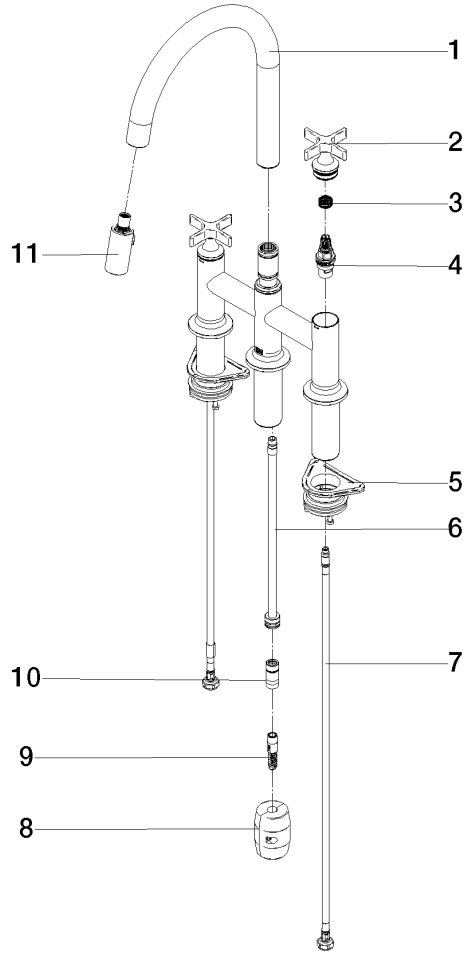

19 875 809

- 240mm projection
- pivotable spout 360°
- Optional swivel limiter available with swivel limiter set 12 823 970 90
- air-enriched flow and spray flow
- 1800 mm metal shower hose
- sprayface with anti-scaling system
- max. flow 8 l/min at 3 bar flow pressure
- lead-free
- This product can help a building meet the requirements of Green Building Rating Systems, e.g. LEED®, BREEAM®, DGNB

## VAIA Three-hole bridge mixer Pull-down with spray function - Chrome

---

VAIA

19 875 809

### Certificates

---

Belgaqua\_24-005-2 LGA\_38

19 875 809

Product version from 7/1/2023

VAIA Three-hole bridge mixer Pull-down with spray function - Chrome

VAIA

19 875 809

**Spare parts list**

**Product version from 7/1/2023**

No.	Item Number	Name	Quantity used	Delivery time
	90 28 22 397 00-00	spout	16	10