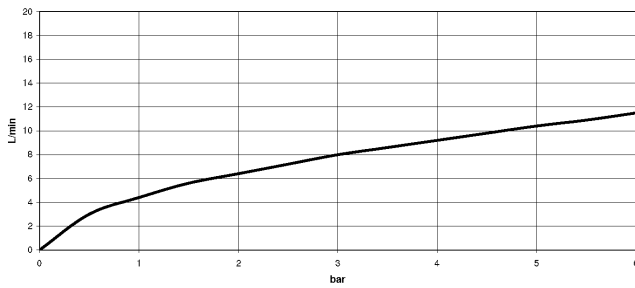

19 875 809

- 240mm projection
- pivotable spout 360°
- Optional swivel limiter available with swivel limiter set 12 823 970 90
- air-enriched flow and spray flow
- 1800 mm metal shower hose
- sprayface with anti-scaling system
- max. flow 8 l/min at 3 bar flow pressure
- lead-free
- This product can help a building meet the requirements of Green Building Rating Systems, e.g. LEED®, BREEAM®, DGNB

### Flow rate chart