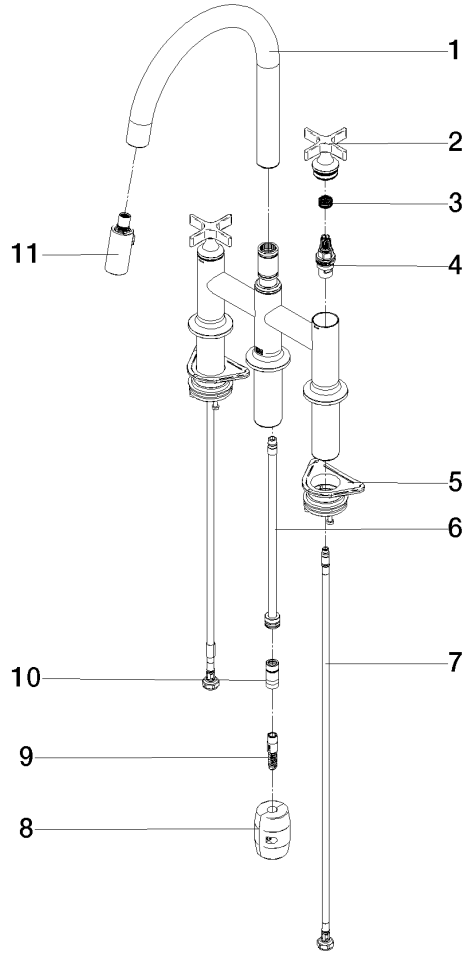

VAIA Three-hole bridge mixer Pull-down with spray function - Brushed Champagne (22kt Gold)

VAIA

19 875 809

- 240mm projection
- pivotable spout 360°
- Optional swivel limiter available with swivel limiter set 12 823 970 90
- air-enriched flow and spray flow
- 1800 mm metal shower hose
- sprayface with anti-scaling system
- max. flow 8 l/min at 3 bar flow pressure
- lead-free
- This product can help a building meet the requirements of Green Building Rating Systems, e.g. LEED®, BREEAM®, DGNB

VAIA

19 875 809

mm [inches]

1:5

Flow rate chart

Codes & Standards

DIN 4109

EN 1717

ISO 3822

Ü-Zeichen

VAIA Three-hole bridge mixer Pull-down with spray function - Brushed
Champagne (22kt Gold)

VAIA

19 875 809

Certificates

Belgaqua_24-005-2 LGA_38

19 875 809

Product version from 7/1/2023

VAIA Three-hole bridge mixer Pull-down with spray function - Brushed
Champagne (22kt Gold)

VAIA

19 875 809

Spare parts list

Product version from 7/1/2023

No.	Item Number	Name	Quantity used	Delivery time
	90 28 22 397 00-46	spout	16	30