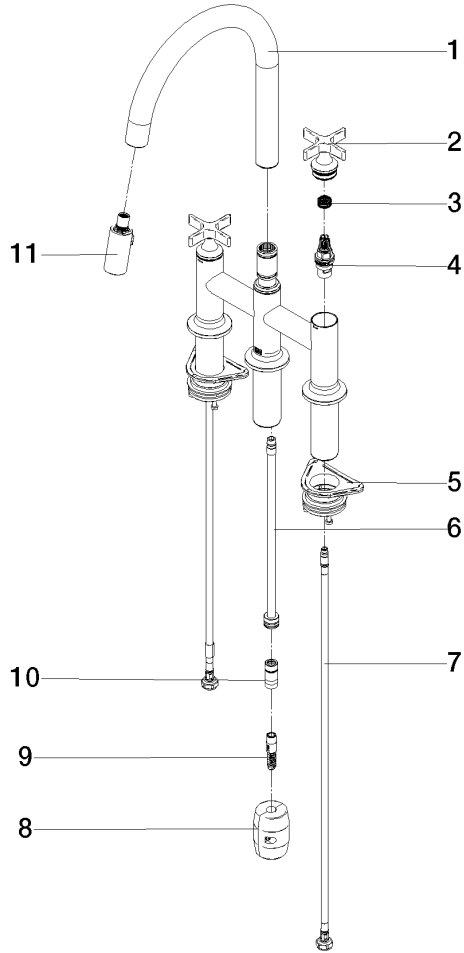

19 875 809

- 240mm projection
- pivotable spout 360°
- Optional swivel limiter available with swivel limiter set 12 823 970 90
- air-enriched flow and spray flow
- 1800 mm metal shower hose
- sprayface with anti-scaling system
- max. flow 8 l/min at 3 bar flow pressure
- lead-free
- This product can help a building meet the requirements of Green Building Rating Systems, e.g. LEED®, BREEAM®, DGNB

## VAIA Three-hole bridge mixer Pull-down with spray function - Brushed Chrome

---

VAIA

19 875 809

### Certificates

---

Belgaqua\_24-005-2 LGA\_38

19 875 809

Product version from 7/1/2023

VAIA Three-hole bridge mixer Pull-down with spray function - Brushed Chrome

VAIA

19 875 809

**Spare parts list**

**Product version from 7/1/2023**

No.	Item Number	Name	Quantity used	Delivery time
	90 28 22 397 00-93	spout	16	20