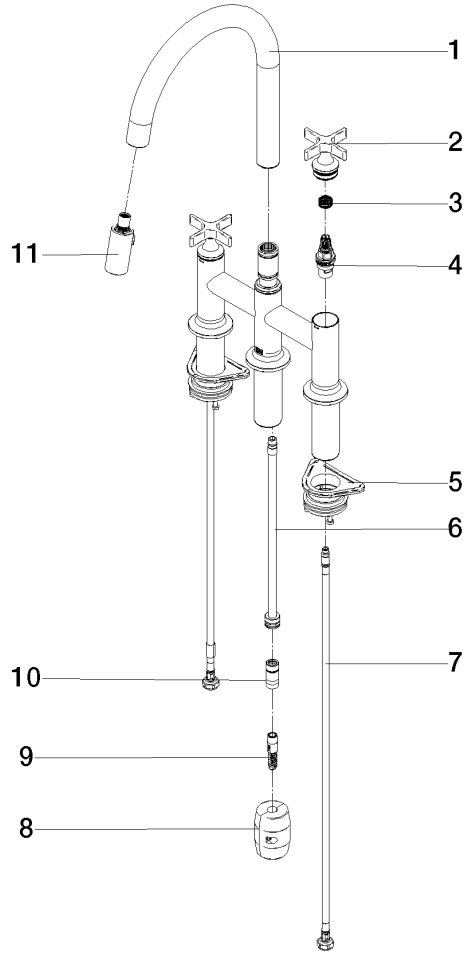

19 875 809

Product version from 7/1/2023