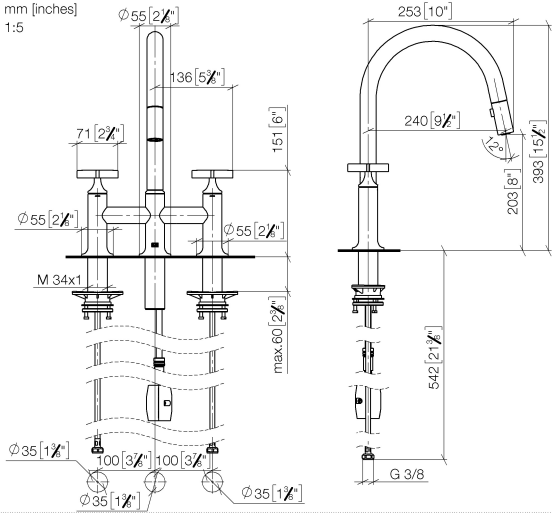

**VAIA Three-hole bridge mixer Pull-down with spray function - Brushed Dark Platinum**

VAIA

19 875 809

- 240mm projection
- pivotable spout 360°
- Optional swivel limiter available with swivel limiter set 12 823 970 90
- air-enriched flow and spray flow
- 1800 mm metal shower hose
- sprayface with anti-scaling system
- max. flow 8 l/min at 3 bar flow pressure
- lead-free
- This product can help a building meet the requirements of Green Building Rating Systems, e.g. LEED®, BREEAM®, DGNB

**Recommended miscellaneous**

**Swivel limitation set -**

12 823 970 90

**Recommended miscellaneous**

**VAIA Dispenser with rosette -  
Brushed Dark Platinum**

82 434 809-99

19 875 809

mm [inches]

### Flow rate chart

**Spare parts list**

**Product version from 7/1/2023**

No.	Item Number	Name	Quantity used	Delivery time
	90 28 22 397 00-99	spout	16	30