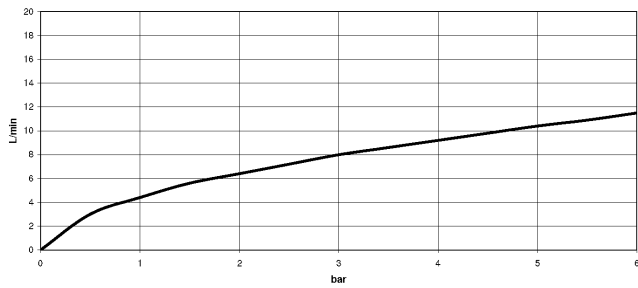

**Recommended miscellaneous**

**Swivel limitation set -**

12 823 970 90

**Recommended miscellaneous**

**VAIA Dispenser with rosette -  
Brushed Dark Platinum**

82 434 809-99

19 875 809

mm [inches]

### Flow rate chart