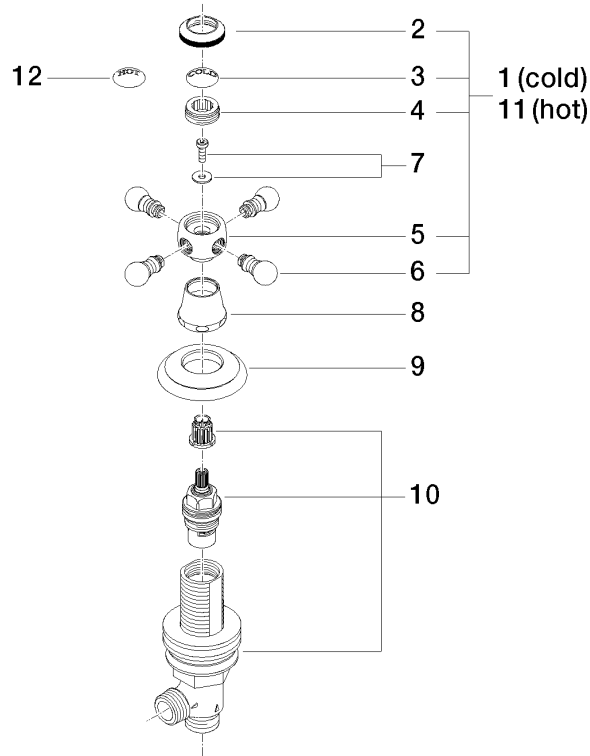

20 000 360

- hole diameter 32 mm
- rosette Ø 55 mm
- supplied with porcelain inserts for both HOT and COLD
- WRAS

20 000 360

mm [inches]

**Flow rate chart**

**Codes & Standards**

Scottish Water  
Byelaws

UK Water Supply  
Regulations

MADISON Deck valve clockwise closing cold or hot - Durabronz (23kt Gold)

---

MADISON

20 000 360

Certificates

---

WRAS\_1810

20 000 360

### Spare parts list

No.	Item Number	Name	Quantity used	Delivery time
1	04 20 36 002 06-09	handle ( cold )	1	40
2	09 20 36 005-09	handle	1	40
3	09 26 01 010 90	accessories	1	2
4	09 20 83 006 90	handle	1	2
5	09 20 36 002-09	handle	1	40
6	09 20 36 004-09	handle	4	40
7	04 30 30 029 00 90	fixing set	1	2
8	09 21 02 046-09	cover	1	60
9	09 27 35 001-09	rosette	1	40
10	90 17 11 040 31 90	side panel	1	2
11	04 20 36 002 07-09	handle ( hot )	1	40
12	09 26 01 011 90	accessories	1	2