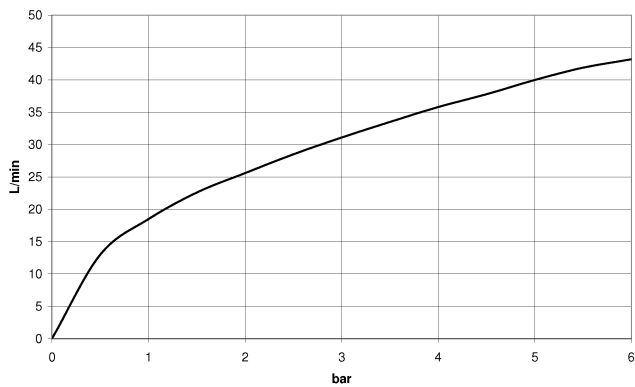

20 000 360

- hole diameter 32 mm
- rosette Ø 55 mm
- supplied with porcelain inserts for both HOT and COLD
- WRAS

20 000 360

mm [inches]

**Flow rate chart**

**Codes & Standards**

Scottish Water  
Byelaws

UK Water Supply  
Regulations

MADISON Deck valve clockwise closing cold or hot - Durabronz (23kt Gold)

---

MADISON

20 000 360

Certificates

---

WRAS\_1810

20 000 360