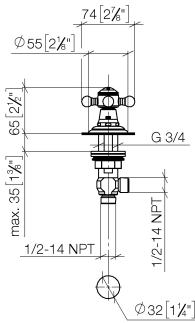

20 000 360

- hole diameter 32 mm
- rosette Ø 55 mm
- supplied with porcelain inserts for both HOT and COLD
- WRAS

20 000 360

mm [inches]

**Flow rate chart**

**Codes & Standards**

Scottish Water  
Byelaws

UK Water Supply  
Regulations

MADISON Deck valve clockwise closing cold or hot - Durabronz (23kt Gold)

---

MADISON

20 000 360

Certificates

---

WRAS\_1810

20 000 360

### Spare parts list

No.	Item Number	Name	Quantity used	Delivery time
1	04 20 36 002 06-09	handle ( cold )	1	40
2	09 20 36 005-09	handle	1	40
3	09 26 01 010 90	accessories	1	2
4	09 20 83 006 90	handle	1	2
5	09 20 36 002-09	handle	1	40
6	09 20 36 004-09	handle	4	40
7	04 30 30 029 00 90	fixing set	1	2
8	09 21 02 046-09	cover	1	60
9	09 27 35 001-09	rosette	1	40
10	90 17 11 040 31 90	side panel	1	2
11	04 20 36 002 07-09	handle ( hot )	1	40
12	09 26 01 011 90	accessories	1	2