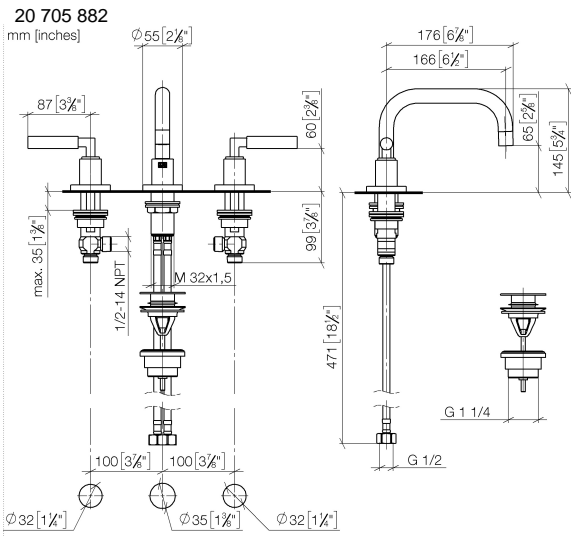

TARA Three-hole basin mixer with pop-up waste - Brushed Durabronz (23kt Gold)

TARA

20 705 882

- 166mm projection
- pivotable spout 360°
- circular, air-enriched flow
- height of mixer 145 mm
- height up to aerator 65 mm
- hole diameter valve 32 mm
- hole diameter spout 35 mm
- rosette Ø 55 mm
- 2x screw-in M 10 x 1 pressure hose, leak-tested
- max. flow 5.7 l/min
- lead-free
- This product can help a building meet the requirements of Green Building Rating Systems, e.g. LEED®, BREEAM®, DGNB
- WRAS 2303029

Flow rate chart

Certificates

LGA_38417.

GDV_0400289.

WRAS_2303029.

TARA Three-hole basin mixer with pop-up waste - Brushed Durabronz (23kt Gold)

TARA

20 705 882
Parts for other
finishes can be found
here: [Chrome](#)

TARA Three-hole basin mixer with pop-up waste - Brushed Durabross (23kt Gold)

TARA

20 705 882

Spare parts list

No.	Item Number	Name	Quantity used	Delivery time
1	90 28 22 370 00-28	spout	1	20
2	90 31 20 109 00 90	plug	1	2
3	09 31 11 099 90	pin	1	2
4	09 14 10 015 90	seal	1	2
5	09 28 10 140-28	ring	1	20
6	04 30 04 019 00 90	hose	2	2
7	04 23 10 009 02 90	fixing set	1	2
8	04 20 88 052 10-28	handle	2	20
9	04 18 20 022 00-28	angle	2	-
Spare part can no longer be ordered, please order the replacement item				
10	09 20 88 052-28	handle	2	20
11	90 12 12 219 00-28	base	2	20
12	90 30 11 029 00 90	disc	2	2
13	90 30 30 075 00 90	screw	2	2
14	09 21 02 140-28	sleeve	2	20
15	09 27 89 105-28	rosette	2	20
16	90 14 10 043 00 90	seal	2	2
17	90 17 11 040 50 90	side panel	1	2
18	90 17 11 040 51 90	side panel	1	2
19	10 125 970-28	Basin Waste with push fastening 1 1/4" - Brushed Durabross (23kt Gold)	1	2