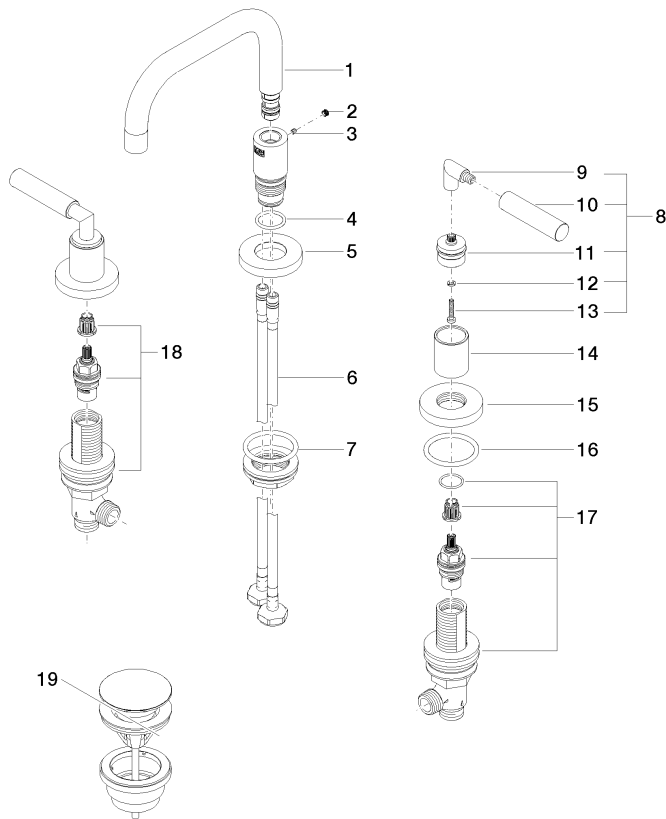

TARA Three-hole basin mixer with pop-up waste - Brushed Durabronz (23kt Gold)

TARA

20 705 882

- 166mm projection
- pivotable spout 360°
- circular, air-enriched flow
- height of mixer 145 mm
- height up to aerator 65 mm
- hole diameter valve 32 mm
- hole diameter spout 35 mm
- rosette Ø 55 mm
- 2x screw-in M 10 x 1 pressure hose, leak-tested
- max. flow 5.7 l/min
- lead-free
- This product can help a building meet the requirements of Green Building Rating Systems, e.g. LEED®, BREEAM®, DGNB
- WRAS 2303029

Flow rate chart

Certificates

LGA_38417.

GDV_0400289.

WRAS_2303029.

TARA Three-hole basin mixer with pop-up waste - Brushed Durabronz (23kt Gold)

TARA

20 705 882
Parts for other
finishes can be found
here: [Chrome](#)

TARA Three-hole basin mixer with pop-up waste - Brushed Durabross (23kt Gold)

TARA

20 705 882

Spare parts list

No.	Item Number	Name	Quantity used	Delivery time
1	90 28 22 370 00-28	spout	1	20
2	90 31 20 109 00 90	plug	1	2
3	09 31 11 099 90	pin	1	2
4	09 14 10 015 90	seal	1	2
5	09 28 10 140-28	ring	1	20
6	04 30 04 019 00 90	hose	2	2
7	04 23 10 009 02 90	fixing set	1	2
8	04 20 88 052 10-28	handle	2	20
9	04 18 20 022 00-28	angle	2	-
Spare part can no longer be ordered, please order the replacement item				
10	09 20 88 052-28	handle	2	20
11	90 12 12 219 00-28	base	2	20
12	90 30 11 029 00 90	disc	2	2
13	90 30 30 075 00 90	screw	2	2
14	09 21 02 140-28	sleeve	2	20
15	09 27 89 105-28	rosette	2	20
16	90 14 10 043 00 90	seal	2	2
17	90 17 11 040 50 90	side panel	1	2
18	90 17 11 040 51 90	side panel	1	2
19	10 125 970-28	Basin Waste with push fastening 1 1/4" - Brushed Durabross (23kt Gold)	1	2