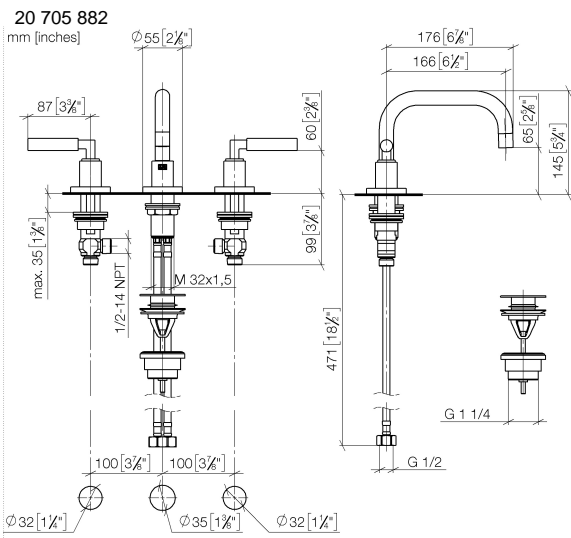

TARA Three-hole basin mixer with pop-up waste - Brushed Champagne (22kt Gold)

TARA

20 705 882

- 166mm projection
- pivotable spout 360°
- circular, air-enriched flow
- height of mixer 145 mm
- height up to aerator 65 mm
- hole diameter valve 32 mm
- hole diameter spout 35 mm
- rosette Ø 55 mm
- 2x screw-in M 10 x 1 pressure hose, leak-tested
- max. flow 5.7 l/min
- lead-free
- This product can help a building meet the requirements of Green Building Rating Systems, e.g. LEED®, BREEAM®, DGNB
- WRAS 2303029

Flow rate chart

Certificates

LGA_38417.

GDV_0400289.

WRAS_2303029.

TARA Three-hole basin mixer with pop-up waste - Brushed Champagne (22kt Gold)

TARA

20 705 882
Parts for other
finishes can be found
here: [Chrome](#)

TARA Three-hole basin mixer with pop-up waste - Brushed Champagne (22kt Gold)

TARA

20 705 882

Spare parts list

No.	Item Number	Name	Quantity used	Delivery time
1	90 28 22 370 00-46	spout	1	30
2	90 31 20 109 00 90	plug	1	2
3	09 31 11 099 90	pin	1	2
4	09 14 10 015 90	seal	1	2
5	09 28 10 140-46	ring	1	60
6	04 30 04 019 00 90	hose	2	2
7	04 23 10 009 02 90	fixing set	1	2
8	04 20 88 052 10-46	handle	2	60
9	04 18 20 022 00-46	angle	2	-
Spare part can no longer be ordered, please order the replacement item				
10	09 20 88 052-46	handle	2	30
11	90 12 12 219 00-46	base	2	30
12	90 30 11 029 00 90	disc	2	2
13	90 30 30 075 00 90	screw	2	2
14	09 21 02 140-46	sleeve	2	60
15	09 27 89 105-46	rosette	2	60
16	90 14 10 043 00 90	seal	2	2
17	90 17 11 040 50 90	side panel	1	2
18	90 17 11 040 51 90	side panel	1	2
19	10 125 970-46	Basin Waste with push fastening 1 1/4" - Brushed Champagne (22kt Gold)	1	30