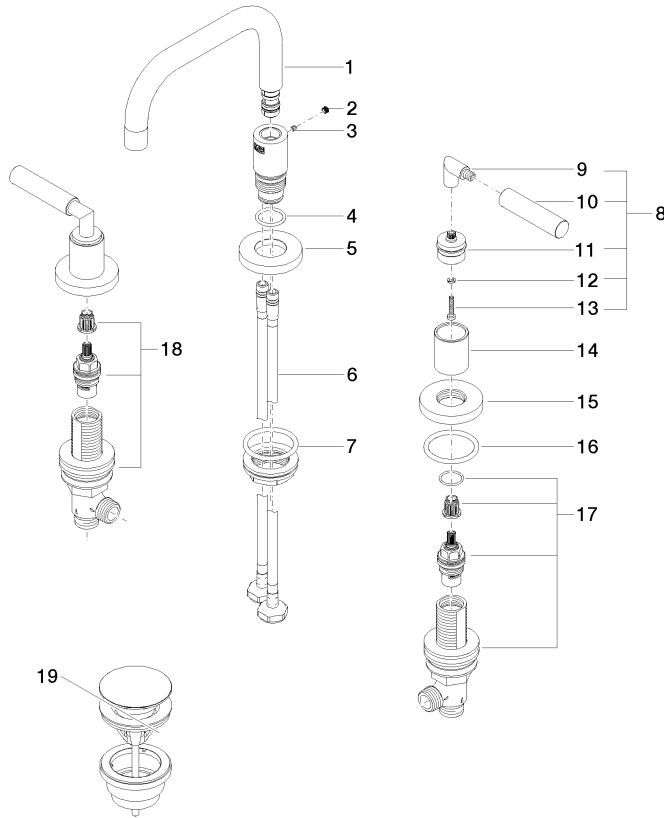

TARA Three-hole basin mixer with pop-up waste - Brushed Champagne (22kt Gold)

TARA

20 705 882

- 166mm projection
- pivotable spout 360°
- circular, air-enriched flow
- height of mixer 145 mm
- height up to aerator 65 mm
- hole diameter valve 32 mm
- hole diameter spout 35 mm
- rosette Ø 55 mm
- 2x screw-in M 10 x 1 pressure hose, leak-tested
- max. flow 5.7 l/min
- lead-free
- This product can help a building meet the requirements of Green Building Rating Systems, e.g. LEED®, BREEAM®, DGNB
- WRAS 2303029

Flow rate chart

Certificates

LGA_38417.

GDV_0400289.

WRAS_2303029.

TARA Three-hole basin mixer with pop-up waste - Brushed Champagne (22kt Gold)

TARA

20 705 882
Parts for other
finishes can be found
here: [Chrome](#)

TARA Three-hole basin mixer with pop-up waste - Brushed Champagne (22kt Gold)

TARA

20 705 882

Spare parts list

No.	Item Number	Name	Quantity used	Delivery time
1	90 28 22 370 00-46	spout	1	30
2	90 31 20 109 00 90	plug	1	2
3	09 31 11 099 90	pin	1	2
4	09 14 10 015 90	seal	1	2
5	09 28 10 140-46	ring	1	60
6	04 30 04 019 00 90	hose	2	2
7	04 23 10 009 02 90	fixing set	1	2
8	04 20 88 052 10-46	handle	2	60
9	04 18 20 022 00-46	angle	2	-
Spare part can no longer be ordered, please order the replacement item				
10	09 20 88 052-46	handle	2	30
11	90 12 12 219 00-46	base	2	30
12	90 30 11 029 00 90	disc	2	2
13	90 30 30 075 00 90	screw	2	2
14	09 21 02 140-46	sleeve	2	60
15	09 27 89 105-46	rosette	2	60
16	90 14 10 043 00 90	seal	2	2
17	90 17 11 040 50 90	side panel	1	2
18	90 17 11 040 51 90	side panel	1	2
19	10 125 970-46	Basin Waste with push fastening 1 1/4" - Brushed Champagne (22kt Gold)	1	30