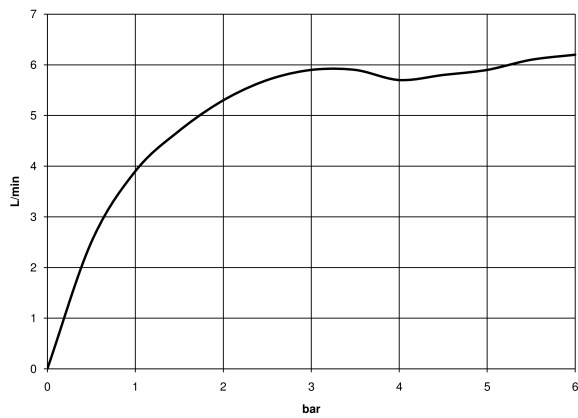

TARA Three-hole basin mixer with pop-up waste - Brushed Champagne (22kt Gold)

TARA

20 705 882

- 166mm projection
- pivotable spout 360°
- circular, air-enriched flow
- height of mixer 145 mm
- height up to aerator 65 mm
- hole diameter valve 32 mm
- hole diameter spout 35 mm
- rosette Ø 55 mm
- 2x screw-in M 10 x 1 pressure hose, leak-tested
- max. flow 5.7 l/min
- lead-free
- This product can help a building meet the requirements of Green Building Rating Systems, e.g. LEED®, BREEAM®, DGNB
- WRAS 2303029

Flow rate chart

Certificates

LGA_38417.

GDV_0400289.

WRAS_2303029.

TARA Three-hole basin mixer with pop-up waste - Brushed Champagne (22kt Gold)

TARA

20 705 882
Parts for other
finishes can be found
here: [Chrome](#)