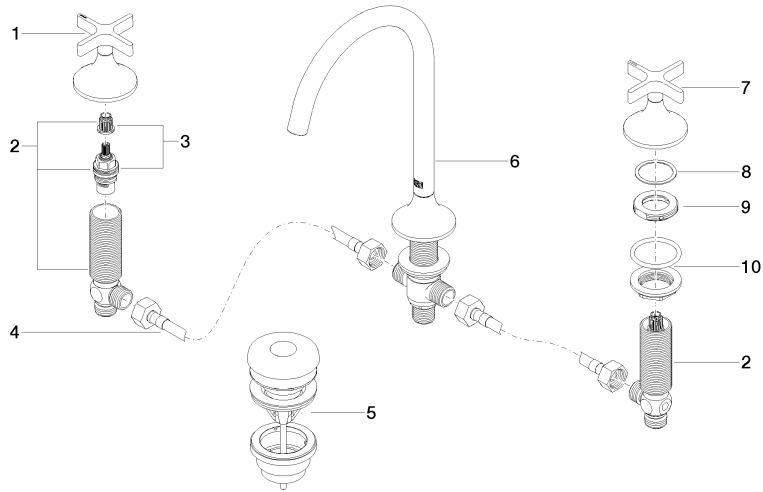

### Certificates

---

LGA\_29

GDV\_0400

WRAS\_2312

**VAIA Three-hole basin mixer with pop-up waste - Champagne (22kt Gold)**

20 713 809 Product version from 5/27/2021

**Spare parts list**

No.	Item Number	Name	Quantity used	Delivery time
1	90 20 80 011 00-47	handle ( hot )	1	30
2	04 17 11 055 51 90	side panel	2	2
3	90 90 03 151 00 90	top	2	2
4	04 30 04 096 00 90	hose	2	2
5	10 125 970-47	Basin Waste with push fastening 1 1/4" - Champagne (22kt Gold)	1	30
6	13 716 809-47	VAIA Deck-mounted basin spout without pop-up waste - Champagne (22kt Gold)	1	30
7	90 20 80 010 00-47	handle ( cold )	1	30
8	09 28 10 003 90	ring	2	2
9	09 24 01 028 90	ring	2	2
10	04 23 10 032 46 90	fixing set	2	2