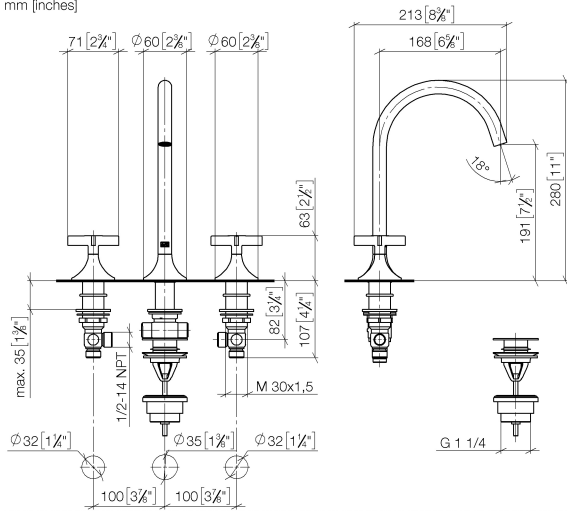

## VAIA Three-hole basin mixer with pop-up waste - Champagne (22kt Gold)

20 713 809 Product version from 5/27/2021

- 168mm projection
- pivotable spout 360°
- circular, air-enriched flow
- height of mixer 280 mm
- height up to aerator 191 mm
- hole diameter valve 32 mm
- hole diameter spout 35 mm
- rosette Ø 60 mm
- max. flow 5.7 l/min
- lead-free
- This product can help a building meet the requirements of Green Building Rating Systems, e.g. LEED®, BREEAM®, DGNB
- WRAS

### Recommended miscellaneous

**High pressure hoses -**

- 2x 3/8" x 1/2" x 500mm high pressure hose

12 506 970 90

**VAIA Three-hole basin mixer with pop-up waste - Champagne (22kt Gold)**

20 713 809 Product version from 5/27/2021

mm [inches]

**Flow rate chart**

**Codes & Standards**

DIN 4109

Executive Order  
no. 1007

ISO 3822

Scottish Water  
Byelaws

UK Water Supply  
Regulations

No.	Item Number	Name	Quantity used	Delivery time
1	90 20 80 011 00-47	handle ( hot )	1	30
2	04 17 11 055 51 90	side panel	2	2
3	90 90 03 151 00 90	top	2	2
4	04 30 04 096 00 90	hose	2	2
5	10 125 970-47	Basin Waste with push fastening 1 1/4" - Champagne (22kt Gold)	1	30
6	13 716 809-47	VAIA Deck-mounted basin spout without pop-up waste - Champagne (22kt Gold)	1	30
7	90 20 80 010 00-47	handle ( cold )	1	30
8	09 28 10 003 90	ring	2	2
9	09 24 01 028 90	ring	2	2
10	04 23 10 032 46 90	fixing set	2	2