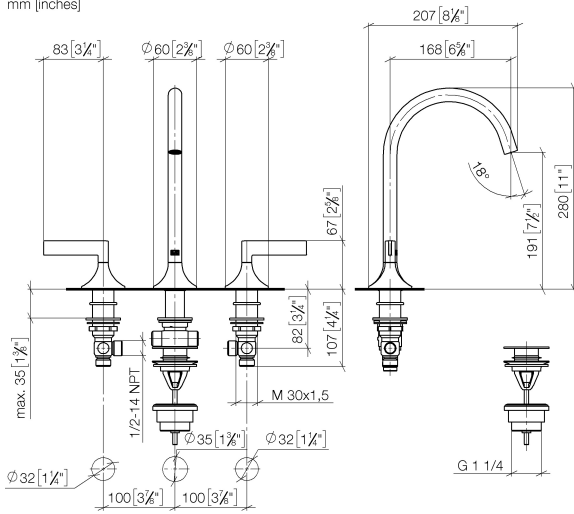

20 713 819

- 168mm projection
- pivotable spout 360°
- circular, air-enriched flow
- height of mixer 280 mm
- height up to aerator 191 mm
- hole diameter valve 32 mm
- hole diameter spout 35 mm
- rosette Ø 60 mm
- max. flow 5.7 l/min
- lead-free
- This product can help a building meet the requirements of Green Building Rating Systems, e.g. LEED®, BREEAM®, DGNB

Recommended miscellaneous

High pressure hoses -

- 2x 3/8" x 1/2" x 500mm high pressure hose

12 506 970 90

20 713 819

mm [inches]

Flow rate chart

Certificates

LGA_29292.

ACS_20 ACC LY 737. GDV_0400287.

WRAS_2312068.

20 713 819

Spare parts list

No.	Item Number	Name	Quantity used	Delivery time
1	90 20 80 013 00-99	handle (hot)	1	30
2	04 17 11 055 51 90	side panel	1	2
3	90 90 03 151 00 90	top	1	2
4	04 30 04 096 00 90	hose	1	2
5	10 125 970-99	Basin Waste with push fastening 1 1/4" - Brushed Dark Platinum	1	2
6	13 716 809-99	VAIA Deck-mounted basin spout without pop-up waste - Brushed Dark Platinum	1	30
7	90 20 80 012 00-99	handle (cold)	1	30
8	09 28 10 003 90	ring	2	2
9	09 24 01 028 90	ring	2	2
10	04 23 10 032 46 90	fixing set	2	2
11	04 17 11 055 50 90	side panel	1	2
12	90 90 03 150 00 90	top	1	2