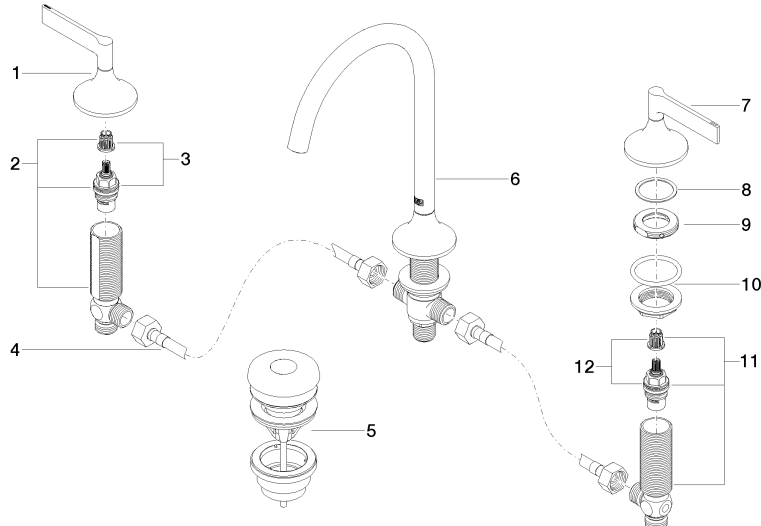

20 713 819

- 168mm projection
- pivotable spout 360°
- circular, air-enriched flow
- height of mixer 280 mm
- height up to aerator 191 mm
- hole diameter valve 32 mm
- hole diameter spout 35 mm
- rosette Ø 60 mm
- max. flow 5.7 l/min
- lead-free
- This product can help a building meet the requirements of Green Building Rating Systems, e.g. LEED®, BREEAM®, DGNB

Recommended miscellaneous

High pressure hoses -

- 2x 3/8" x 1/2" x 500mm high pressure hose

12 506 970 90

20 713 819

mm [inches]

Flow rate chart

Certificates

LGA_29292.

ACS_20 ACC LY 737. GDV_0400287.

WRAS_2312068.

20 713 819

Spare parts list

No.	Item Number	Name	Quantity used	Delivery time
1	90 20 80 013 00-99	handle (hot)	1	30
2	04 17 11 055 51 90	side panel	1	2
3	90 90 03 151 00 90	top	1	2
4	04 30 04 096 00 90	hose	1	2
5	10 125 970-99	Basin Waste with push fastening 1 1/4" - Brushed Dark Platinum	1	2
6	13 716 809-99	VAIA Deck-mounted basin spout without pop-up waste - Brushed Dark Platinum	1	30
7	90 20 80 012 00-99	handle (cold)	1	30
8	09 28 10 003 90	ring	2	2
9	09 24 01 028 90	ring	2	2
10	04 23 10 032 46 90	fixing set	2	2
11	04 17 11 055 50 90	side panel	1	2
12	90 90 03 150 00 90	top	1	2