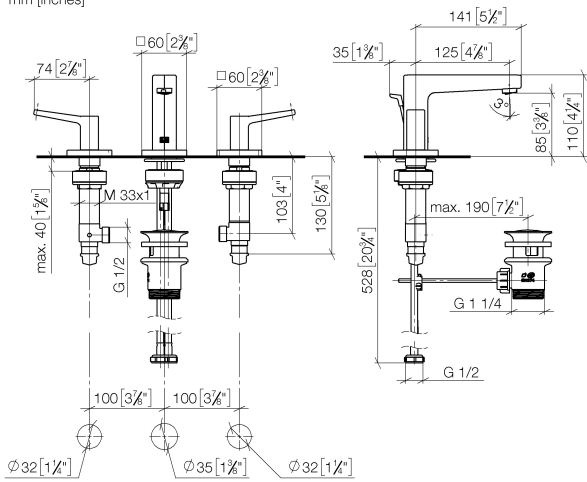

DORNBACHT YARRE Three-hole basin mixer with pop-up waste - Soft Black

20 713 832

- 125mm projection
- circular, air-enriched flow
- height of mixer 100 mm
- height up to aerator 85 mm
- hole diameter valve 32 mm
- hole diameter spout 35 mm
- rosette 60 x 60 mm
- 2x screw-in M 8 x 1 pressure hose, leak-tested
- max. flow 6.8 l/min

	Soft Black	20 713 832-69
	Chrome	20 713 832-00

DORNBRAUCHT YARRE Three-hole basin mixer with pop-up waste - Soft Black

20 713 832

mm [inches]

Flow rate chart

Certificates

WRAS_2310319. AbP_10169. ACS_23 ACC NY
501.

DORNBACHT YARRE Three-hole basin mixer with pop-up waste - Soft Black

20 713 832

Spare parts list

No.	Item Number	Name	Quantity used	Delivery time
1	90 20 83 069 00-69	handle (hot)	1	-
Spare part can no longer be ordered, please order the replacement item				
2	90 30 11 301 00 90	fixing set	2	-
Spare part can no longer be ordered, please order the replacement item				
3	90 17 11 061 00 90	side panel	1	-
Spare part can no longer be ordered, please order the replacement item				
4	90 19 83 019 00-69	spout	1	-
Spare part can no longer be ordered, please order the replacement item				
5	90 30 04 114 00 90	hose	1	-
Spare part can no longer be ordered, please order the replacement item				
6	90 30 11 309 01 90	insert	1	-
Spare part can no longer be ordered, please order the replacement item				
7	90 30 11 309 00 90	fixing set	1	-
Spare part can no longer be ordered, please order the replacement item				
8	90 20 83 070 00-69	handle (cold)	1	-
Spare part can no longer be ordered, please order the replacement item				
9	90 17 11 060 00 90	side panel	1	-
Spare part can no longer be ordered, please order the replacement item				
10	90 11 01 200 00-69	pop-up waste	1	2