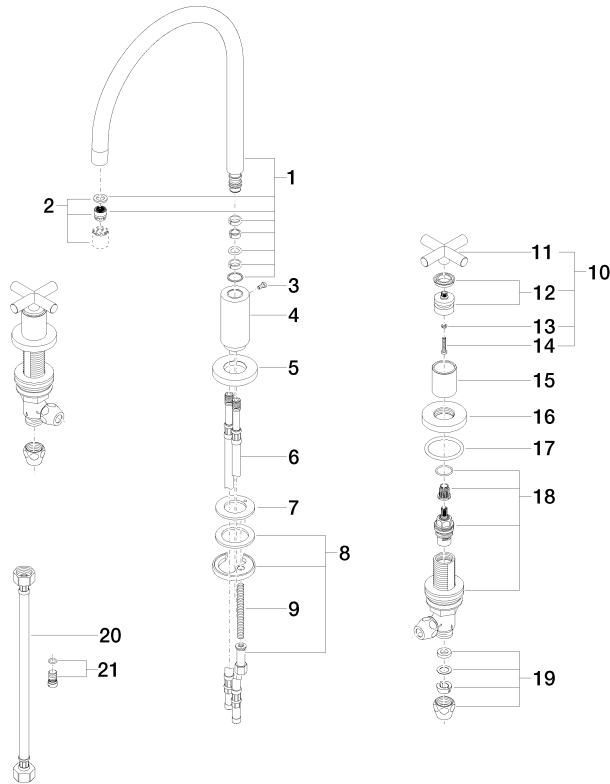

TARA Three-hole mixer - Durabronss (23kt Gold)

TARA

20 815 892

- 235mm projection
- pivotable spout 360°
- air-enriched flow
- height of mixer 370 mm
- height up to aerator 212 mm
- hole diameter spout 35 mm
- hole diameter valve 32 mm
- max. flow 7 l/min at 3 bar flow pressure
- lead-free
- This product can help a building meet the requirements of Green Building Rating Systems, e.g. LEED®, BREEAM®, DGNB
- WRAS 2107052

Recommended miscellaneous

Strainer waste with control handle - Durabronss (23kt Gold) 10 710 970-09

Recommended miscellaneous

Dispenser with rosette - Durabronss (23kt Gold) 82 444 970-09

20 815 892

Flow rate chart

Certificates

GDV_0400289.

20 815 892

Parts for other finishes can be found here: [Chrome](#)

TARA Three-hole mixer - Durabronz (23kt Gold)

TARA

20 815 892

Spare parts list

No.	Item Number	Name	Quantity used	Delivery time
1	90 28 22 226 01-09	spout	1	40
2	90 23 01 028 03-09	aerator	1	40
3	09 30 30 057 90	screw	1	2
4	09 11 10 088 10-09	connection	1	40
5	09 28 10 140-09	ring	1	40
6	04 30 04 019 00 90	hose	2	2
7	09 14 05 047 90	seal	1	2
8	04 30 11 038 00 90	fixing set	1	2
9	09 31 11 011 90	pin	1	2
10	90 20 89 010 10-09	handle	2	-
Spare part can no longer be ordered, please order the replacement item				
11	09 20 89 010-09	handle	2	40
12	90 12 12 007 00-09	base	2	40
13	90 30 11 029 00 90	disc	2	2
14	90 30 30 075 00 90	screw	2	2
15	09 21 02 140-09	sleeve	2	40
16	09 27 89 105-09	rosette	2	40
17	90 14 10 043 00 90	seal	2	2
18	90 17 11 040 51 90	side panel	2	2
19	90 23 30 040 00-09	threaded connector	4	40
20	12 501 970 90	High pressure hose 1/2" x 1/2" x 300 mm -	2	-
Spare part can no longer be ordered, please order the replacement item				
21	04 31 20 046 10 92	set	1	2