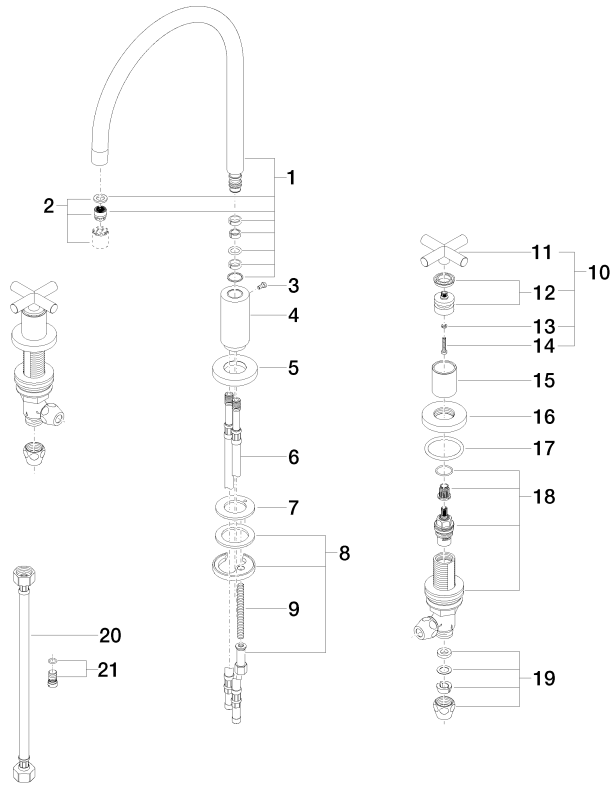

TARA Three-hole mixer - Champagne (22kt Gold)

TARA

20 815 892

- 235mm projection
- pivotable spout 360°
- air-enriched flow
- height of mixer 370 mm
- height up to aerator 212 mm
- hole diameter spout 35 mm
- hole diameter valve 32 mm
- max. flow 7 l/min at 3 bar flow pressure
- lead-free
- This product can help a building meet the requirements of Green Building Rating Systems, e.g. LEED®, BREEAM®, DGNB
- WRAS 2107052

Recommended miscellaneous

Dispenser with rosette - Champagne (22kt Gold)

82 444 970-47

Recommended miscellaneous

Strainer waste with control handle - Champagne (22kt Gold)

10 710 970-47

20 815 892

Flow rate chart

Certificates

GDV_0400289.

20 815 892

Parts for other finishes can be found here: [Chrome](#)

TARA Three-hole mixer - Champagne (22kt Gold)

TARA

20 815 892

Spare parts list

No.	Item Number	Name	Quantity used	Delivery time
1	90 28 22 226 01-47	spout	1	30
2	90 23 01 028 03-47	aerator	1	30
3	09 30 30 057 90	screw	1	2
4	09 11 10 088 10-47	connection	1	30
5	09 28 10 140-47	ring	1	60
6	04 30 04 019 00 90	hose	2	2
7	09 14 05 047 90	seal	1	2
8	04 30 11 038 00 90	fixing set	1	2
9	09 31 11 011 90	pin	1	2
10	90 20 89 010 10-47	handle	2	30
11	09 20 89 010-47	handle	2	60
12	90 12 12 007 00-47	base	2	30
13	90 30 11 029 00 90	disc	2	2
14	90 30 30 075 00 90	screw	2	2
15	09 21 02 140-47	sleeve	2	60
16	09 27 89 105-47	rosette	2	60
17	90 14 10 043 00 90	seal	2	2
18	90 17 11 040 51 90	side panel	2	2
19	90 23 30 040 00-47	threaded connector	4	30
20	12 501 970 90	High pressure hose 1/2" x 1/2" x 300 mm -	2	-
Spare part can no longer be ordered, please order the replacement item				
21	04 31 20 046 10 92	set	1	2