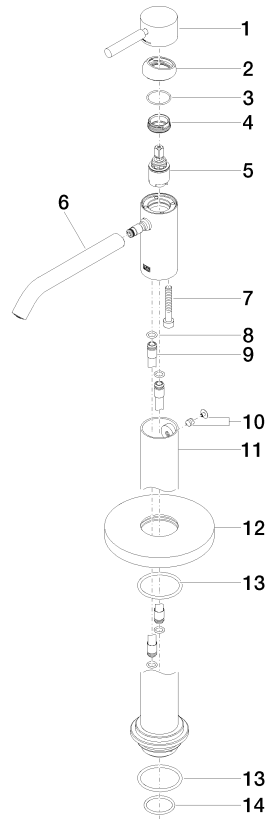

META Single-lever basin mixer with stand pipe without pop-up waste - Brushed Light Gold

22 584 660 Product version from 5/1/2022

- 196mm projection
- fixed spout
- circular, air-enriched flow
- total height 1033 - 1103 mm
- height up to aerator 951 – 1021 mm
- rosette Ø 135 mm
- max. flow 5.7 l/min
- lead-free
- This product can help a building meet the requirements of Green Building Rating Systems, e.g. LEED®, BREEAM®, DGNB
- WRAS

35 945 970 90

META Single-lever basin mixer with stand pipe without pop-up waste - Brushed Light Gold

22 584 660 Product version from 5/1/2022
mm [inches]

Flow rate chart

Codes & Standards

DIN 4109

ISO 3822

Scottish Water
Byelaws

UK Water Supply
Regulations

Ü-Zeichen

META Single-lever basin mixer with stand pipe without pop-up waste - Brushed Light Gold

22 584 660 Product version from 5/1/2022

Certificates

LGA_38

WRAS_240102

META Single-lever basin mixer with stand pipe without pop-up waste - Brushed Light Gold

22 584 660 Product version from 5/1/2022

Spare parts list

No.	Item Number	Name	Quantity used	Delivery time
1	90 20 66 002 00-27	handle	1	30
2	09 28 30 041-27	cover	1	60
3	09 14 10 091 90	seal	1	2
4	09 24 04 266 90	nut	1	2
5	90 15 05 044 00 90	cartridge	1	2
6	90 11 06 216 00-27	spout	1	30
7	09 30 30 111 90	screw	1	2
8	09 14 10 139 90	seal	2	2
9	04 28 22 022 10 90	connection	2	2
10	04 31 11 002 00 90	pin	1	2
11	90 28 22 574 00-27	pipe	1	30
12	09 27 88 005-27	rosette	1	30
13	09 14 10 084 90	seal	2	2
14	09 14 10 018 90	seal	1	2