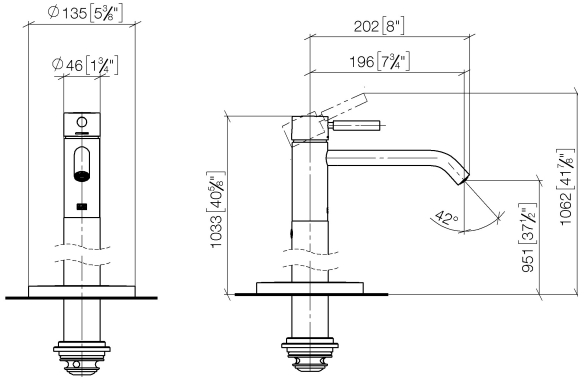

META Single-lever basin mixer with stand pipe without pop-up waste - Brushed Light Gold

22 584 660 Product version from 5/1/2022

- 196mm projection
- fixed spout
- circular, air-enriched flow
- total height 1033 - 1103 mm
- height up to aerator 951 – 1021 mm
- rosette Ø 135 mm
- max. flow 5.7 l/min
- lead-free
- This product can help a building meet the requirements of Green Building Rating Systems, e.g. LEED®, BREEAM®, DGNB
- WRAS

Required miscellaneous

- Concealed floor mounting -**
- min. recess depth mm
 - max. recess depth mm

35 945 970 90

Required miscellaneous

- Concealed floor mounting -**
- min. recess depth mm
 - max. recess depth mm

35 945 970 90

META Single-lever basin mixer with stand pipe without pop-up waste - Brushed Light Gold

22 584 660 Product version from 5/1/2022
mm [inches]

Flow rate chart

Codes & Standards

DIN 4109

ISO 3822

Scottish Water
Byelaws

UK Water Supply
Regulations

Ü-Zeichen

META Single-lever basin mixer with stand pipe without pop-up waste - Brushed Light Gold

22 584 660 Product version from 5/1/2022

Certificates

LGA_38