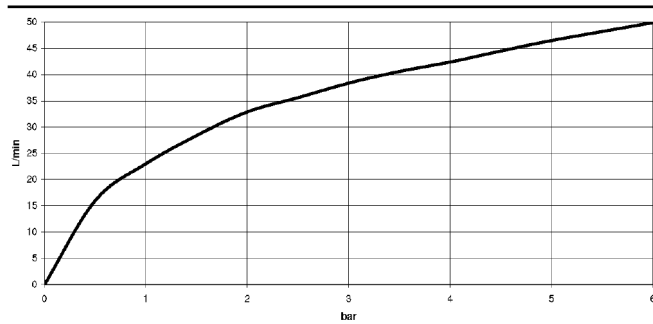

22 900 360

- rosette Ø 60 mm
- porcelain insert COLD

	Brushed Durabron (23kt Gold)	22 900 360-28
	Chrome	22 900 360-00
	Brushed Platinum	22 900 360-06
	Platinum	22 900 360-08
	Durabron (23kt Gold)	22 900 360-09
	Brushed Dark Platinum	22 900 360-99

22 900 360

Flow rate chart

22 900 360

Parts for other finishes can be found here: [Chrome](#)

Spare parts list

No.	Item Number	Name	Quantity used	Delivery time
1	04 27 01 003 00-28	rosette	1	-
Spare part can no longer be ordered, please order the replacement item				
2	90 23 30 040 00-28	threaded connector	1	20
3	90 90 03 023 01 90	top	1	2
4	09 21 02 055-28	cover	1	20
5	04 20 36 002 06-28	handle (cold)	1	20
6	09 20 36 004-28	handle	4	20
7	09 20 36 002-28	handle	1	20
8	09 20 83 006 90	handle	1	2
9	09 26 01 010 90	accessories	1	2
10	09 20 36 005-28	handle	1	20
11	04 30 30 029 00 90	fixing set	1	2