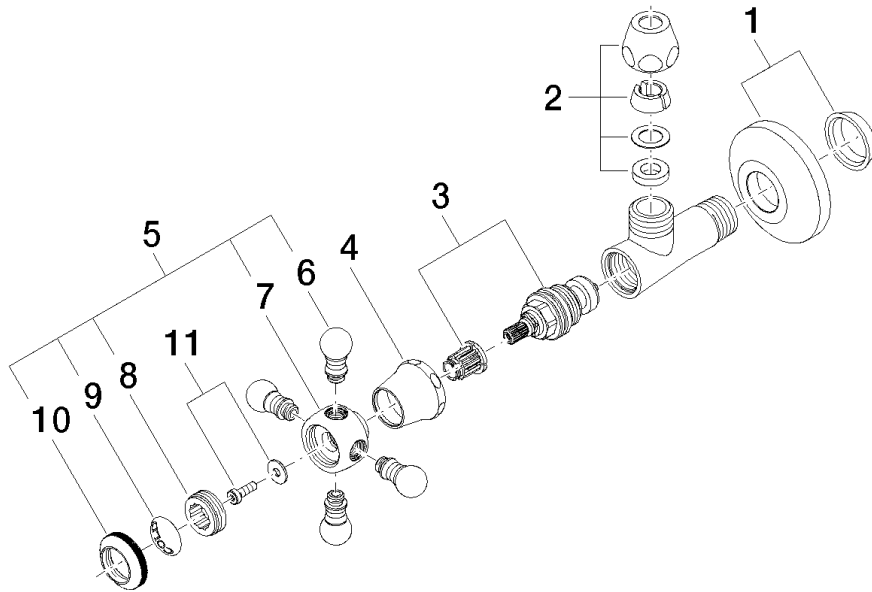

22 900 360

- rosette Ø 60 mm
- porcelain insert COLD

	Brushed Durabron (23kt Gold)	22 900 360-28
	Chrome	22 900 360-00
	Brushed Platinum	22 900 360-06
	Platinum	22 900 360-08
	Durabron (23kt Gold)	22 900 360-09
	Brushed Dark Platinum	22 900 360-99

22 900 360

Flow rate chart

22 900 360

Parts for other finishes can be found here: [Chrome](#)

Spare parts list

No.	Item Number	Name	Quantity used	Delivery time
1	04 27 01 003 00-28	rosette	1	-
Spare part can no longer be ordered, please order the replacement item				
2	90 23 30 040 00-28	threaded connector	1	20
3	90 90 03 023 01 90	top	1	2
4	09 21 02 055-28	cover	1	20
5	04 20 36 002 06-28	handle (cold)	1	20
6	09 20 36 004-28	handle	4	20
7	09 20 36 002-28	handle	1	20
8	09 20 83 006 90	handle	1	2
9	09 26 01 010 90	accessories	1	2
10	09 20 36 005-28	handle	1	20
11	04 30 30 029 00 90	fixing set	1	2