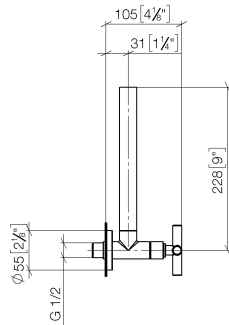

22 900 892

- rosette Ø 55 mm
- hose covering 200mm, for shortening

	Brushed Platinum	22 900 892-06
	Chrome	22 900 892-00
	Platinum	22 900 892-08
	Dark Chrome	22 900 892-19
	Brushed Durabronze (23kt Gold)	22 900 892-28
	Matte Black	22 900 892-33
	Brushed Champagne (22kt Gold)	22 900 892-46
	Champagne (22kt Gold)	22 900 892-47
	Brushed Dark Platinum	22 900 892-99

22 900 892

mm [inches]

Flow rate chart

22 900 892

Parts for other finishes can be found here: [Chrome](#)

Spare parts list

No.	Item Number	Name	Quantity used	Delivery time
1	09 21 22 000-06	nipple	1	10
2	90 14 10 010 00 90	seal	1	2
3	09 28 22 020-06	pipe	1	10
4	04 24 04 220 01-06	threaded connector	1	-
Spare part can no longer be ordered, please order the replacement item				
5	09 20 89 010-06	handle	1	60
6	09 12 12 041-06	base	1	10
7	09 30 30 069 90	screw	1	2
8	90 90 03 006 00 90	top	1	2
9	09 27 22 015-06	rosette	1	10
10	09 14 10 093 90	seal	1	2