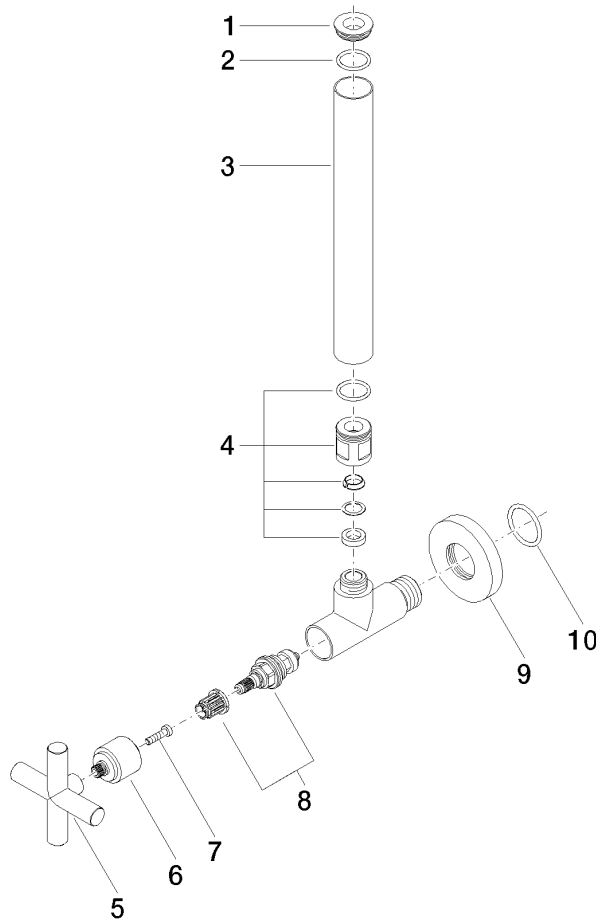

22 900 892

- rosette Ø 55 mm
- hose covering 200mm, for shortening

	Brushed Platinum	22 900 892-06
	Chrome	22 900 892-00
	Platinum	22 900 892-08
	Dark Chrome	22 900 892-19
	Brushed Durabronze (23kt Gold)	22 900 892-28
	Matte Black	22 900 892-33
	Brushed Champagne (22kt Gold)	22 900 892-46
	Champagne (22kt Gold)	22 900 892-47
	Brushed Dark Platinum	22 900 892-99

22 900 892

mm [inches]

Flow rate chart

22 900 892

Parts for other finishes can be found here: [Chrome](#)

Spare parts list

No.	Item Number	Name	Quantity used	Delivery time
1	09 21 22 000-06	nipple	1	10
2	90 14 10 010 00 90	seal	1	2
3	09 28 22 020-06	pipe	1	10
4	04 24 04 220 01-06	threaded connector	1	-
Spare part can no longer be ordered, please order the replacement item				
5	09 20 89 010-06	handle	1	60
6	09 12 12 041-06	base	1	10
7	09 30 30 069 90	screw	1	2
8	90 90 03 006 00 90	top	1	2
9	09 27 22 015-06	rosette	1	10
10	09 14 10 093 90	seal	1	2