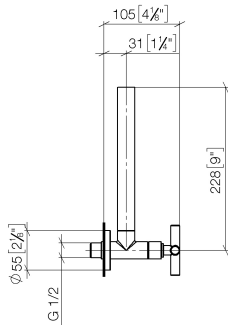

22 900 892

- rosette Ø 55 mm
- hose covering 200mm, for shortening

	Platinum	22 900 892-08
	Chrome	22 900 892-00
	Brushed Platinum	22 900 892-06
	Dark Chrome	22 900 892-19
	Brushed Durabronze (23kt Gold)	22 900 892-28
	Matte Black	22 900 892-33
	Brushed Champagne (22kt Gold)	22 900 892-46
	Champagne (22kt Gold)	22 900 892-47
	Brushed Dark Platinum	22 900 892-99

22 900 892

mm [inches]

Flow rate chart

22 900 892

Parts for other finishes can be found here: [Chrome](#)

Spare parts list

No.	Item Number	Name	Quantity used	Delivery time
1	09 21 22 000-08	nipple	1	40
2	90 14 10 010 00 90	seal	1	2
3	09 28 22 020-08	pipe	1	40
4	04 24 04 220 01-08	threaded connector	1	-
Spare part can no longer be ordered, please order the replacement item				
5	09 20 89 010-08	handle	1	60
6	09 12 12 041-08	base	1	40
7	09 30 30 069 90	screw	1	2
8	90 90 03 006 00 90	top	1	2
9	09 27 22 015-08	rosette	1	40
10	09 14 10 093 90	seal	1	2