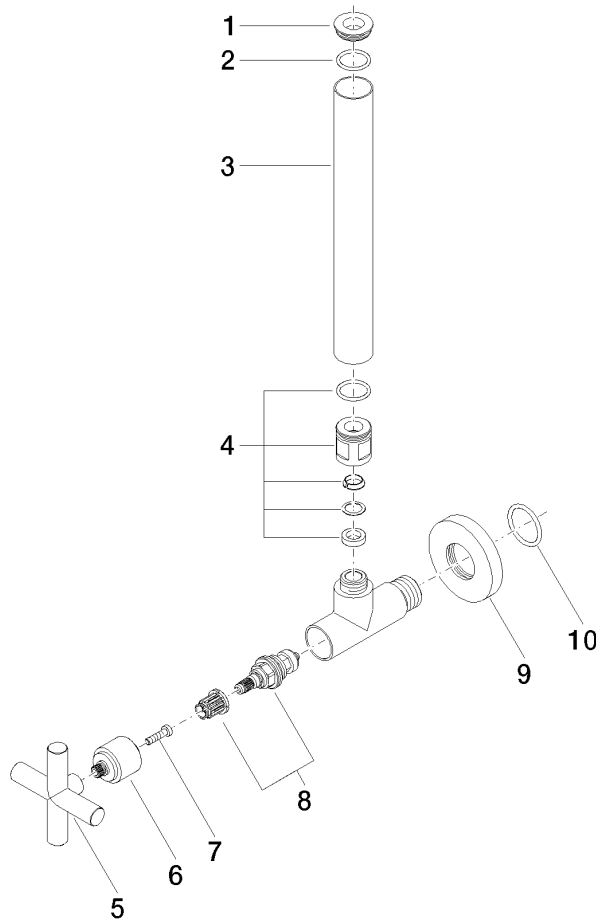

22 900 892

- rosette Ø 55 mm
- hose covering 200mm, for shortening

	Matte Black	22 900 892-33
	Chrome	22 900 892-00
	Brushed Platinum	22 900 892-06
	Platinum	22 900 892-08
	Dark Chrome	22 900 892-19
	Brushed Durabronze (23kt Gold)	22 900 892-28
	Brushed Champagne (22kt Gold)	22 900 892-46
	Champagne (22kt Gold)	22 900 892-47
	Brushed Dark Platinum	22 900 892-99

22 900 892

mm [inches]

Flow rate chart

22 900 892

Parts for other finishes can be found here: [Chrome](#)

Spare parts list

No.	Item Number	Name	Quantity used	Delivery time
1	09 21 22 000-33	nipple	1	30
2	90 14 10 010 00 90	seal	1	2
3	09 28 22 020-33	pipe	1	30
4	04 24 04 220 01-33	threaded connector	1	-
Spare part can no longer be ordered, please order the replacement item				
5	09 20 89 010-33	handle	1	60
6	09 12 12 041-33	base	1	30
7	09 30 30 069 90	screw	1	2
8	90 90 03 006 00 90	top	1	2
9	09 27 22 015-33	rosette	1	30
10	09 14 10 093 90	seal	1	2