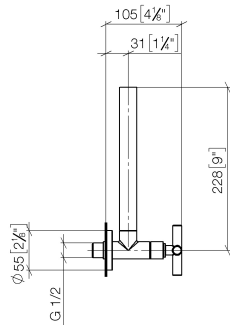

22 900 892

- rosette Ø 55 mm
- hose covering 200mm, for shortening

	Matte Black	22 900 892-33
	Chrome	22 900 892-00
	Brushed Platinum	22 900 892-06
	Platinum	22 900 892-08
	Dark Chrome	22 900 892-19
	Brushed Durabronze (23kt Gold)	22 900 892-28
	Brushed Champagne (22kt Gold)	22 900 892-46
	Champagne (22kt Gold)	22 900 892-47
	Brushed Dark Platinum	22 900 892-99

22 900 892

mm [inches]

Flow rate chart

22 900 892

Parts for other finishes can be found here: [Chrome](#)

Spare parts list

No.	Item Number	Name	Quantity used	Delivery time
1	09 21 22 000-33	nipple	1	30
2	90 14 10 010 00 90	seal	1	2
3	09 28 22 020-33	pipe	1	30
4	04 24 04 220 01-33	threaded connector	1	-
Spare part can no longer be ordered, please order the replacement item				
5	09 20 89 010-33	handle	1	60
6	09 12 12 041-33	base	1	30
7	09 30 30 069 90	screw	1	2
8	90 90 03 006 00 90	top	1	2
9	09 27 22 015-33	rosette	1	30
10	09 14 10 093 90	seal	1	2