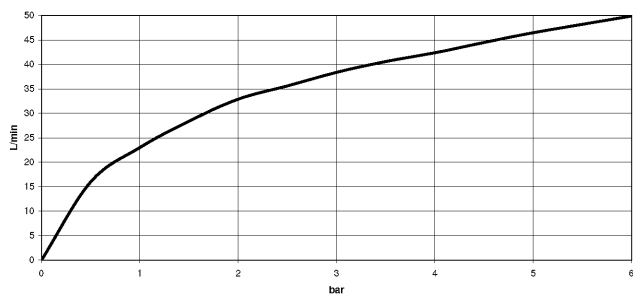

22 900 892

- rosette Ø 55 mm
- hose covering 200mm, for shortening

	Matte Black	22 900 892-33
	Chrome	22 900 892-00
	Brushed Platinum	22 900 892-06
	Platinum	22 900 892-08
	Dark Chrome	22 900 892-19
	Brushed Durabronze (23kt Gold)	22 900 892-28
	Brushed Champagne (22kt Gold)	22 900 892-46
	Champagne (22kt Gold)	22 900 892-47
	Brushed Dark Platinum	22 900 892-99

22 900 892

mm [inches]

Flow rate chart

22 900 892

Parts for other finishes can be found here: [Chrome](#)

Spare parts list

No.	Item Number	Name	Quantity used	Delivery time
1	09 21 22 000-33	nipple	1	30
2	90 14 10 010 00 90	seal	1	2
3	09 28 22 020-33	pipe	1	30
4	04 24 04 220 01-33	threaded connector	1	-
Spare part can no longer be ordered, please order the replacement item				
5	09 20 89 010-33	handle	1	60
6	09 12 12 041-33	base	1	30
7	09 30 30 069 90	screw	1	2
8	90 90 03 006 00 90	top	1	2
9	09 27 22 015-33	rosette	1	30
10	09 14 10 093 90	seal	1	2