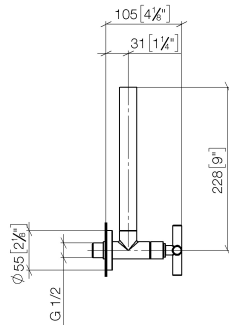

22 900 892

- rosette Ø 55 mm
- hose covering 200mm, for shortening

	Brushed Champagne (22kt Gold)	22 900 892-46
	Chrome	22 900 892-00
	Brushed Platinum	22 900 892-06
	Platinum	22 900 892-08
	Dark Chrome	22 900 892-19
	Brushed Durabronze (23kt Gold)	22 900 892-28
	Matte Black	22 900 892-33
	Champagne (22kt Gold)	22 900 892-47
	Brushed Dark Platinum	22 900 892-99

22 900 892

mm [inches]

Flow rate chart

22 900 892

Parts for other finishes can be found here: [Chrome](#)