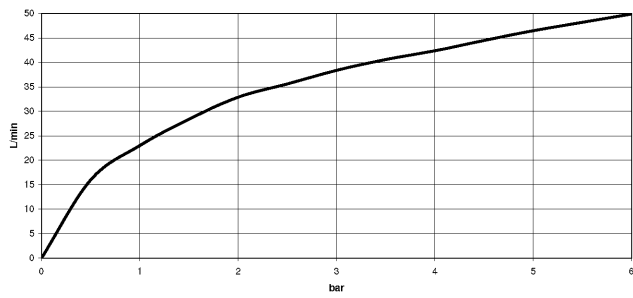

22 900 892

- rosette Ø 55 mm
- hose covering 200mm, for shortening

	Brushed Champagne (22kt Gold)	22 900 892-46
	Chrome	22 900 892-00
	Brushed Platinum	22 900 892-06
	Platinum	22 900 892-08
	Dark Chrome	22 900 892-19
	Brushed Durabronze (23kt Gold)	22 900 892-28
	Matte Black	22 900 892-33
	Champagne (22kt Gold)	22 900 892-47
	Brushed Dark Platinum	22 900 892-99

22 900 892

mm [inches]

Flow rate chart

22 900 892

Parts for other finishes can be found here: [Chrome](#)