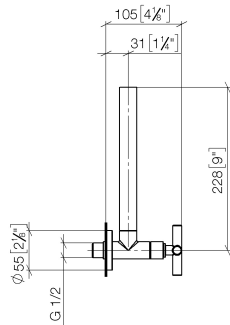

22 900 892

- rosette Ø 55 mm
- hose covering 200mm, for shortening

	Champagne (22kt Gold)	22 900 892-47
	Chrome	22 900 892-00
	Brushed Platinum	22 900 892-06
	Platinum	22 900 892-08
	Dark Chrome	22 900 892-19
	Brushed Durabronze (23kt Gold)	22 900 892-28
	Matte Black	22 900 892-33
	Brushed Champagne (22kt Gold)	22 900 892-46
	Brushed Dark Platinum	22 900 892-99

22 900 892

mm [inches]

Flow rate chart

22 900 892

Parts for other  
finishes can be found  
here: [Chrome](#)