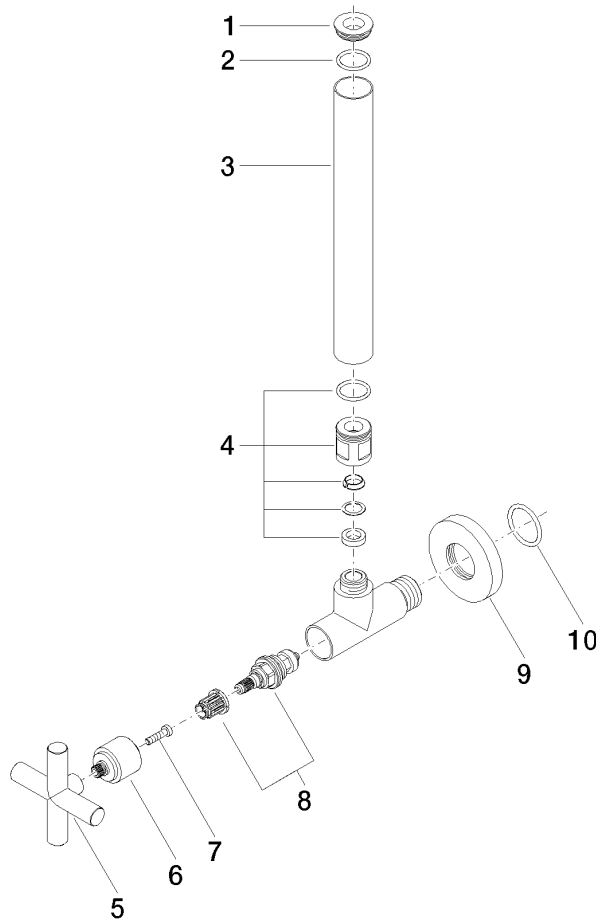

22 900 892

- rosette Ø 55 mm
- hose covering 200mm, for shortening

	Brushed Dark Platinum	22 900 892-99
	Chrome	22 900 892-00
	Brushed Platinum	22 900 892-06
	Platinum	22 900 892-08
	Dark Chrome	22 900 892-19
	Brushed Durabronze (23kt Gold)	22 900 892-28
	Matte Black	22 900 892-33
	Brushed Champagne (22kt Gold)	22 900 892-46
	Champagne (22kt Gold)	22 900 892-47

22 900 892

mm [inches]

Flow rate chart

22 900 892

Parts for other finishes can be found here: [Chrome](#)

Spare parts list

No.	Item Number	Name	Quantity used	Delivery time
1	09 21 22 000-99	nipple	1	30
2	90 14 10 010 00 90	seal	1	2
3	09 28 22 020-99	pipe	1	30
4	04 24 04 220 01-99	threaded connector	1	-
Spare part can no longer be ordered, please order the replacement item				
5	09 20 89 010-99	handle	1	60
6	09 12 12 041-99	base	1	30
7	09 30 30 069 90	screw	1	2
8	90 90 03 006 00 90	top	1	2
9	09 27 22 015-99	rosette	1	30
10	09 14 10 093 90	seal	1	2