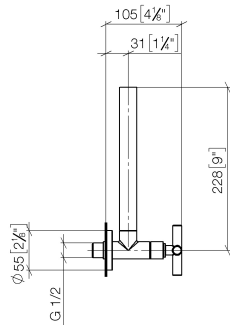

22 900 892

- rosette Ø 55 mm
- hose covering 200mm, for shortening

	Brushed Dark Platinum	22 900 892-99
	Chrome	22 900 892-00
	Brushed Platinum	22 900 892-06
	Platinum	22 900 892-08
	Dark Chrome	22 900 892-19
	Brushed Durabronze (23kt Gold)	22 900 892-28
	Matte Black	22 900 892-33
	Brushed Champagne (22kt Gold)	22 900 892-46
	Champagne (22kt Gold)	22 900 892-47

22 900 892

mm [inches]

Flow rate chart

22 900 892

Parts for other finishes can be found here: [Chrome](#)

Spare parts list

No.	Item Number	Name	Quantity used	Delivery time
1	09 21 22 000-99	nipple	1	30
2	90 14 10 010 00 90	seal	1	2
3	09 28 22 020-99	pipe	1	30
4	04 24 04 220 01-99	threaded connector	1	-
Spare part can no longer be ordered, please order the replacement item				
5	09 20 89 010-99	handle	1	60
6	09 12 12 041-99	base	1	30
7	09 30 30 069 90	screw	1	2
8	90 90 03 006 00 90	top	1	2
9	09 27 22 015-99	rosette	1	30
10	09 14 10 093 90	seal	1	2