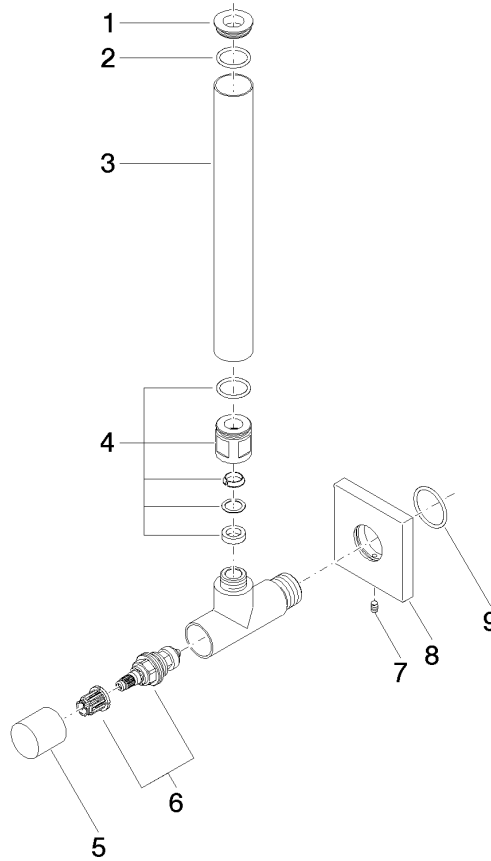

Angle valve - Brushed Platinum

IMO

22 901 782

- rosette 60 x 60 mm
- hose covering 200mm, for shortening
- 1/2" connection
- WRAS 2205004

Fits: IMO, MEM, CL.1

	Brushed Platinum	22 901 782-06
	Chrome	22 901 782-00
	Platinum	22 901 782-08
	Dark Chrome	22 901 782-19
	Brushed Durabrass (23kt Gold)	22 901 782-28
	Matte Black	22 901 782-33
	Brushed Champagne (22kt Gold)	22 901 782-46
	Champagne (22kt Gold)	22 901 782-47
	Brushed Chrome	22 901 782-93
	Brushed Dark Platinum	22 901 782-99

22 901 782

mm [inches]

Flow rate chart

Certificates

WRAS\_2205004.

22 901 782

Parts for other finishes can be found here: [Chrome](#)

**Spare parts list**

No.	Item Number	Name	Quantity used	Delivery time
1	09 21 22 000-06	nipple	1	10
2	90 14 10 010 00 90	seal	1	2
3	09 28 22 020-06	pipe	1	10
4	04 24 04 220 01-06	threaded connector	1	-
Spare part can no longer be ordered, please order the replacement item				
5	09 20 22 001-06	handle	1	10
6	90 90 03 006 00 90	top	1	2
7	09 31 11 048 90	pin	1	2
8	09 27 78 042-06	rosette	1	10
9	09 14 10 112 90	seal	1	2