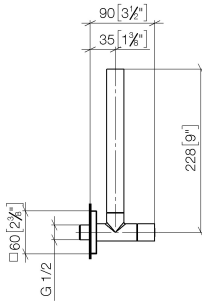

Angle valve - Brushed Platinum

IMO

22 901 782

- rosette 60 x 60 mm
- hose covering 200mm, for shortening
- 1/2" connection
- WRAS 2205004

Fits: IMO, MEM, CL.1

	Brushed Platinum	22 901 782-06
	Chrome	22 901 782-00
	Platinum	22 901 782-08
	Dark Chrome	22 901 782-19
	Brushed Durabrass (23kt Gold)	22 901 782-28
	Matte Black	22 901 782-33
	Brushed Champagne (22kt Gold)	22 901 782-46
	Champagne (22kt Gold)	22 901 782-47
	Brushed Chrome	22 901 782-93
	Brushed Dark Platinum	22 901 782-99

22 901 782

mm [inches]

Flow rate chart

Certificates

WRAS\_2205004.

22 901 782

Parts for other finishes can be found here: [Chrome](#)

**Spare parts list**

No.	Item Number	Name	Quantity used	Delivery time
1	09 21 22 000-06	nipple	1	10
2	90 14 10 010 00 90	seal	1	2
3	09 28 22 020-06	pipe	1	10
4	04 24 04 220 01-06	threaded connector	1	-
Spare part can no longer be ordered, please order the replacement item				
5	09 20 22 001-06	handle	1	10
6	90 90 03 006 00 90	top	1	2
7	09 31 11 048 90	pin	1	2
8	09 27 78 042-06	rosette	1	10
9	09 14 10 112 90	seal	1	2