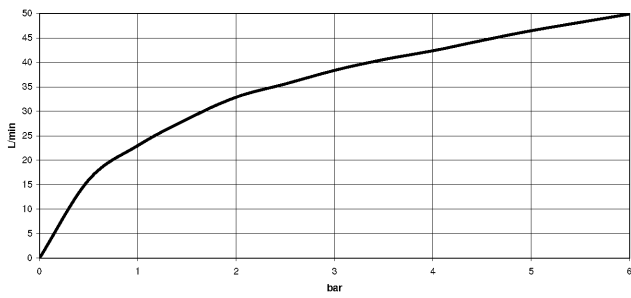

Angle valve - Brushed Platinum

IMO

22 901 782

- rosette 60 x 60 mm
- hose covering 200mm, for shortening
- 1/2" connection
- WRAS 2205004

Fits: IMO, MEM, CL.1

	Brushed Platinum	22 901 782-06
	Chrome	22 901 782-00
	Platinum	22 901 782-08
	Dark Chrome	22 901 782-19
	Brushed Durabrass (23kt Gold)	22 901 782-28
	Matte Black	22 901 782-33
	Brushed Champagne (22kt Gold)	22 901 782-46
	Champagne (22kt Gold)	22 901 782-47
	Brushed Chrome	22 901 782-93
	Brushed Dark Platinum	22 901 782-99

22 901 782

mm [inches]

Flow rate chart

Certificates

WRAS\_2205004.

22 901 782

Parts for other finishes can be found here: [Chrome](#)

**Spare parts list**