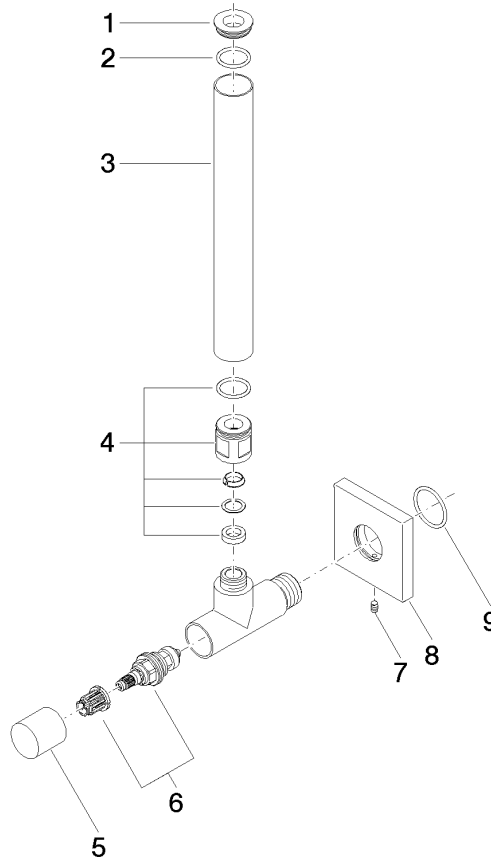

Angle valve - Brushed Durabronz (23kt Gold)

IMO

22 901 782

- rosette 60 x 60 mm
- hose covering 200mm, for shortening
- 1/2" connection
- WRAS 2205004

Fits: IMO, MEM, CL.1

	Brushed Durabronz (23kt Gold)	22 901 782-28
	Chrome	22 901 782-00
	Brushed Platinum	22 901 782-06
	Platinum	22 901 782-08
	Dark Chrome	22 901 782-19
	Matte Black	22 901 782-33
	Brushed Champagne (22kt Gold)	22 901 782-46
	Champagne (22kt Gold)	22 901 782-47
	Brushed Chrome	22 901 782-93
	Brushed Dark Platinum	22 901 782-99

22 901 782

mm [inches]

Flow rate chart

Certificates

WRAS_2205004.

22 901 782

Parts for other finishes can be found here: Chrome

Spare parts list

No.	Item Number	Name	Quantity used	Delivery time
1	09 21 22 000-28	nipple	1	-
Spare part can no longer be ordered, please order the replacement item				
2	90 14 10 010 00 90	seal	1	2
3	09 28 22 020-28	pipe	1	20
4	04 24 04 220 01-28	threaded connector	1	-
Spare part can no longer be ordered, please order the replacement item				
5	09 20 22 001-28	handle	1	20
6	90 90 03 006 00 90	top	1	2
7	09 31 11 048 90	pin	1	2
8	09 27 78 042-28	rosette	1	20
9	09 14 10 112 90	seal	1	2