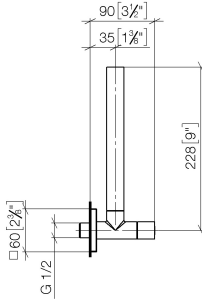

Angle valve - Brushed Durabronz (23kt Gold)

IMO

22 901 782

- rosette 60 x 60 mm
- hose covering 200mm, for shortening
- 1/2" connection
- WRAS 2205004

Fits: IMO, MEM, CL.1

	Brushed Durabronz (23kt Gold)	22 901 782-28
	Chrome	22 901 782-00
	Brushed Platinum	22 901 782-06
	Platinum	22 901 782-08
	Dark Chrome	22 901 782-19
	Matte Black	22 901 782-33
	Brushed Champagne (22kt Gold)	22 901 782-46
	Champagne (22kt Gold)	22 901 782-47
	Brushed Chrome	22 901 782-93
	Brushed Dark Platinum	22 901 782-99

22 901 782

mm [inches]

Flow rate chart

Certificates

WRAS_2205004.

22 901 782

Parts for other finishes can be found here: Chrome

Spare parts list

No.	Item Number	Name	Quantity used	Delivery time
1	09 21 22 000-28	nipple	1	-
Spare part can no longer be ordered, please order the replacement item				
2	90 14 10 010 00 90	seal	1	2
3	09 28 22 020-28	pipe	1	20
4	04 24 04 220 01-28	threaded connector	1	-
Spare part can no longer be ordered, please order the replacement item				
5	09 20 22 001-28	handle	1	20
6	90 90 03 006 00 90	top	1	2
7	09 31 11 048 90	pin	1	2
8	09 27 78 042-28	rosette	1	20
9	09 14 10 112 90	seal	1	2