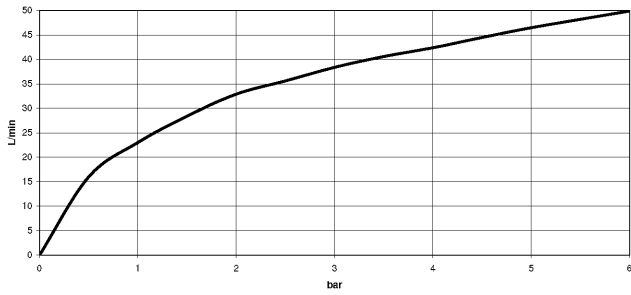

Angle valve - Brushed Durabronz (23kt Gold)

IMO

22 901 782

- rosette 60 x 60 mm
- hose covering 200mm, for shortening
- 1/2" connection
- WRAS 2205004

Fits: IMO, MEM, CL.1

	Brushed Durabronz (23kt Gold)	22 901 782-28
	Chrome	22 901 782-00
	Brushed Platinum	22 901 782-06
	Platinum	22 901 782-08
	Dark Chrome	22 901 782-19
	Matte Black	22 901 782-33
	Brushed Champagne (22kt Gold)	22 901 782-46
	Champagne (22kt Gold)	22 901 782-47
	Brushed Chrome	22 901 782-93
	Brushed Dark Platinum	22 901 782-99

22 901 782

mm [inches]

Flow rate chart

Certificates

WRAS_2205004.

22 901 782

Parts for other finishes can be found here: Chrome

Spare parts list