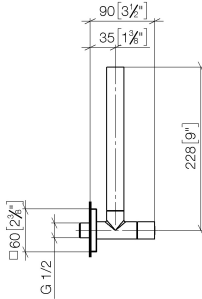

22 901 782

- rosette 60 x 60 mm
- hose covering 200mm, for shortening
- 1/2" connection
- WRAS 2205004

Fits: IMO, MEM, CL.1

	Matte Black	22 901 782-33
	Chrome	22 901 782-00
	Brushed Platinum	22 901 782-06
	Platinum	22 901 782-08
	Dark Chrome	22 901 782-19
	Brushed Durabronze (23kt Gold)	22 901 782-28
	Brushed Champagne (22kt Gold)	22 901 782-46
	Champagne (22kt Gold)	22 901 782-47
	Brushed Chrome	22 901 782-93
	Brushed Dark Platinum	22 901 782-99

22 901 782

mm [inches]

Flow rate chart

Certificates

WRAS_2205004.

22 901 782

Parts for other finishes can be found here: [Chrome](#)

Spare parts list

No.	Item Number	Name	Quantity used	Delivery time
1	09 21 22 000-33	nipple	1	30
2	90 14 10 010 00 90	seal	1	2
3	09 28 22 020-33	pipe	1	30
4	04 24 04 220 01-33	threaded connector	1	-
Spare part can no longer be ordered, please order the replacement item				
5	09 20 22 001-33	handle	1	30
6	90 90 03 006 00 90	top	1	2
7	09 31 11 048 90	pin	1	2
8	09 27 78 042-33	rosette	1	30
9	09 14 10 112 90	seal	1	2