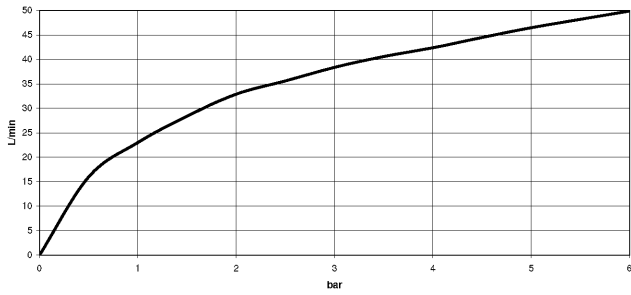

22 901 782

- rosette 60 x 60 mm
- hose covering 200mm, for shortening
- 1/2" connection
- WRAS 2205004

Fits: IMO, MEM, CL.1

	Matte Black	22 901 782-33
	Chrome	22 901 782-00
	Brushed Platinum	22 901 782-06
	Platinum	22 901 782-08
	Dark Chrome	22 901 782-19
	Brushed Durabronze (23kt Gold)	22 901 782-28
	Brushed Champagne (22kt Gold)	22 901 782-46
	Champagne (22kt Gold)	22 901 782-47
	Brushed Chrome	22 901 782-93
	Brushed Dark Platinum	22 901 782-99

22 901 782

mm [inches]

Flow rate chart

Certificates

WRAS_2205004.

22 901 782

Parts for other finishes can be found here: [Chrome](#)

Spare parts list