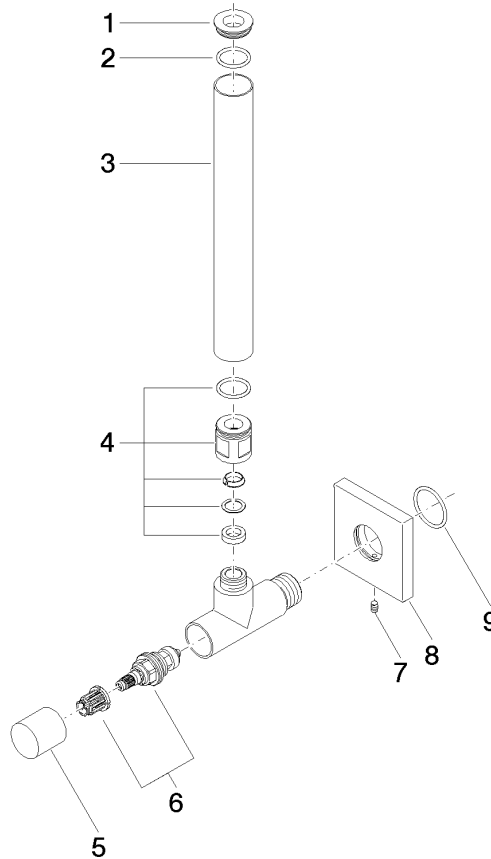

22 901 782

- rosette 60 x 60 mm
- hose covering 200mm, for shortening
- 1/2" connection
- WRAS 2205004

Fits: IMO, MEM, CL.1

	Matte Black	22 901 782-33
	Chrome	22 901 782-00
	Brushed Platinum	22 901 782-06
	Platinum	22 901 782-08
	Dark Chrome	22 901 782-19
	Brushed Durabronze (23kt Gold)	22 901 782-28
	Brushed Champagne (22kt Gold)	22 901 782-46
	Champagne (22kt Gold)	22 901 782-47
	Brushed Chrome	22 901 782-93
	Brushed Dark Platinum	22 901 782-99

22 901 782

mm [inches]

Flow rate chart

Certificates

WRAS_2205004.

22 901 782

Parts for other finishes can be found here: [Chrome](#)

Spare parts list

No.	Item Number	Name	Quantity used	Delivery time
1	09 21 22 000-33	nipple	1	30
2	90 14 10 010 00 90	seal	1	2
3	09 28 22 020-33	pipe	1	30
4	04 24 04 220 01-33	threaded connector	1	-
Spare part can no longer be ordered, please order the replacement item				
5	09 20 22 001-33	handle	1	30
6	90 90 03 006 00 90	top	1	2
7	09 31 11 048 90	pin	1	2
8	09 27 78 042-33	rosette	1	30
9	09 14 10 112 90	seal	1	2