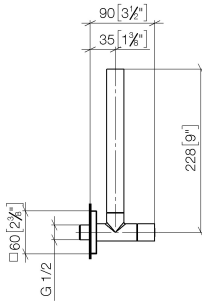

Angle valve - Brushed Champagne (22kt Gold)

IMO

22 901 782

- rosette 60 x 60 mm
- hose covering 200mm, for shortening
- 1/2" connection
- WRAS 2205004

Fits: IMO, MEM, CL.1

	Brushed Champagne (22kt Gold)	22 901 782-46
	Chrome	22 901 782-00
	Brushed Platinum	22 901 782-06
	Platinum	22 901 782-08
	Dark Chrome	22 901 782-19
	Brushed Durabronze (23kt Gold)	22 901 782-28
	Matte Black	22 901 782-33
	Champagne (22kt Gold)	22 901 782-47
	Brushed Chrome	22 901 782-93
	Brushed Dark Platinum	22 901 782-99

22 901 782

mm [inches]

Flow rate chart

Certificates

WRAS_2205004.

22 901 782

Parts for other
finishes can be found
here: [Chrome](#)