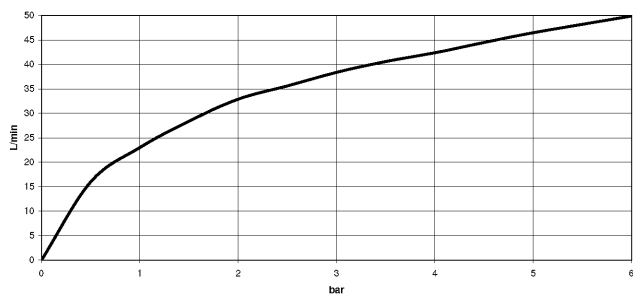

Angle valve - Brushed Champagne (22kt Gold)

IMO

22 901 782

- rosette 60 x 60 mm
- hose covering 200mm, for shortening
- 1/2" connection
- WRAS 2205004

Fits: IMO, MEM, CL.1

	Brushed Champagne (22kt Gold)	22 901 782-46
	Chrome	22 901 782-00
	Brushed Platinum	22 901 782-06
	Platinum	22 901 782-08
	Dark Chrome	22 901 782-19
	Brushed Durabronze (23kt Gold)	22 901 782-28
	Matte Black	22 901 782-33
	Champagne (22kt Gold)	22 901 782-47
	Brushed Chrome	22 901 782-93
	Brushed Dark Platinum	22 901 782-99

22 901 782

mm [inches]

Flow rate chart

Certificates

WRAS_2205004.

22 901 782

Parts for other
finishes can be found
here: [Chrome](#)